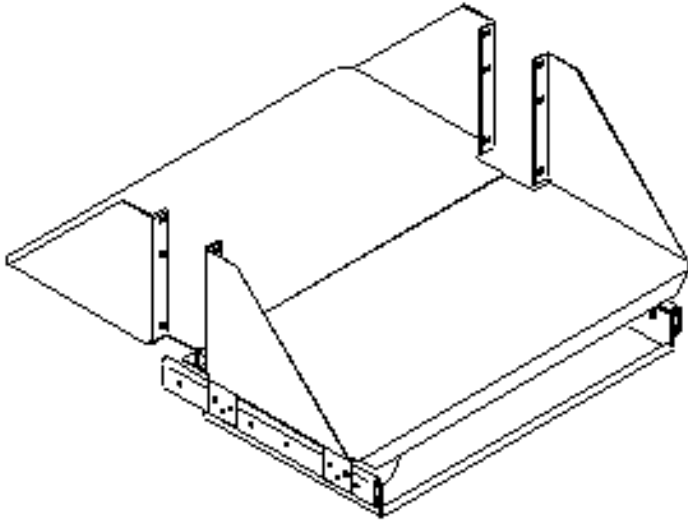

Double Sided Heavy Duty CPU/Monitor Rack Shelf With Single Keyboard Tray

Features

- 19- or 23-inch relay rack mounting units
- Formed construction for strength
- Shelves are 10" deep each or 20" when mounted back to back
- Keyboard tray extends 8.6"
- 100 lbs weight capacity per shelf or 200 lbs total per set
- 19" rack version must use small footprint keyboard
- Optional mouse pad tray
- Choice of colors

Specifications

- Sturdy .090 aluminum formed construction
- Mounting holes on standard EIA spacing
- 100 lbs distributed weight capacity per shelf or 200 lbs total
- Colors available (Color code):

IBM White (W)
ASA 61 Gray (G)
Black (BLK)
Clear Brushed (CLR)

Ordering Information

SWE2487	Shelf set 17¼" wide x 20" deep
SWE2487-23	Shelf set 21¼" wide x 20" deep

To order: Add color code to end of part number, e. g. SWE2487BLK