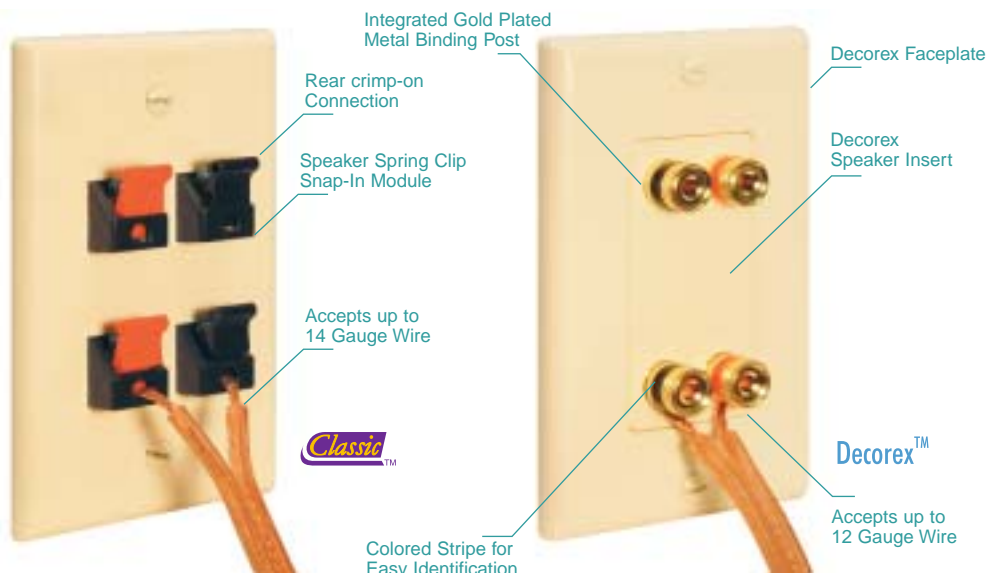

## Installation Benefits

- Gold Plated Binding Post and Banana Jack
- Snap-In Modules Allow for Maximum Customization
- Decorex Styling with One-Piece Insert
- Speaker Spring Clip Modules Provide Quick Connection

### NEW Angled Faceplate

PART NUMBER	DESCRIPTION
-------------	-------------

**IC107DA2xx\*** 2-Port, Single

\*xx = IV, WH, AL

IC107DA2AL

### NEW Decorex Insert

4 integrated audio gold binding posts, gold plated with red and black stripes.

PART NUMBER	DESCRIPTION
-------------	-------------

**ICRDSDBPxx\*** 4 Binding Post

\*xx = IV, WH, AL

ICRDSDBPIV

### NEW Decorex Insert

Integrated with 2 CATV and 2 open ports to add modular connectors.

PART NUMBER	DESCRIPTION
-------------	-------------

**IC107DC2xx\*** 2-Port and 2 CATV

\*xx = IV, WH, AL

ICRDSDBPxx\*