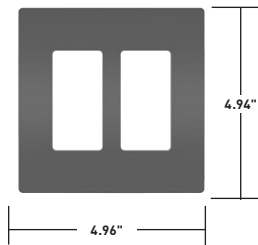

Ordering Information

radiant® Screwless Wall Plates – Polycarbonate Screwless Wall Plates – Plastic Subplate included

Description	Color	26 Openings	
One Gang	Ivory	RWP26I	
	White	RWP26W	
	Brown	RWP26	
	Gray	RWP26GRY	
	Black	RWP26BK	
	Light Almond	RWP26LA	
	Two Gang	Ivory	RWP262I
White		RWP262W	
Brown		RWP262	
Gray		RWP262GRY	
Black		RWP262BK	
Light Almond		RWP262LA	
Three Gang		Ivory	RWP263I
	White	RWP263W	
	Brown	RWP263	
	Gray	RWP263GRY	
	Black	RWP263BK	
	Light Almond	RWP263LA	
	Four Gang	Ivory	RWP264I
White		RWP264W	
Brown		RWP264	
Gray		RWP264GRY	
Black		RWP264BK	
Light Almond		RWP264LA	
Five Gang		Ivory	RWP265I
	White	RWP265W	
	Brown	RWP265	
	Gray	RWP265GRY	
	Black	RWP265BK	
	Light Almond	RWP265LA	
	Six Gang	Ivory	RWP266I
White		RWP266W	
Brown		RWP266	
Gray		RWP266GRY	
Black		RWP266BK	
Light Almond		RWP266LA	

Two Gang

Screwless 26 Openings Plastic Subplate included

Description	Height	Width
One Gang	4.94"	3.15"
Two Gang	4.94"	4.96"
Three Gang	4.94"	6.77"
Four Gang	4.94"	8.59"
Five Gang	4.94"	10.40"
Six Gang	4.94"	12.21"

Screwless Plastic Subplate Dimensions

Description	Height	Width
One Gang	4.78"	1.81"
Two Gang	4.78"	3.62"
Three Gang	4.78"	5.44"
Four Gang	4.78"	7.25"
Five Gang	4.78"	9.06"
Six Gang	4.78"	10.87"