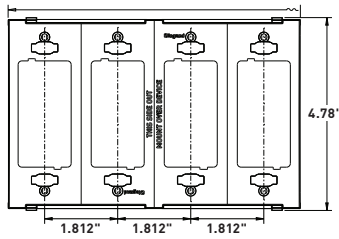

Wall Plate Dimensions/Materials

**radiant® Screwless
Wall Plate Plastic Subplate**

Materials

Body Construction	Molded of .065" thick polycarbonate
Sub-plate Construction	Polyphenylene Ether and Polystyrene
Mounting Screws	Steel

radiant® Screwless Polycarbonate Wall Plates

- Available in 26-style openings.
- Extra 3/8" width and height than standard size wall plates.
- Provide better sheet rock coverage with standard size appearance.
- Molded of .065" thick polycarbonate.
- One-piece plastic subplate.
- Available in two metallic finishes and six standard colors.

Wall Plate Dimensions

1 gang	3.15" x 4.94"
2 gang	4.96" x 4.94"
3 gang	6.77" x 4.94"
4 gang	8.59" x 4.94"
5 gang	10.40" x 4.94"
6 gang	12.21" x 4.94"

Subplate Dimensions

1 gang	1.81" x 4.78" x .15"
2 gang	3.62" x 4.78" x .15"
3 gang	5.44" x 4.78" x .15"
4 gang	7.25" x 4.78" x .15"
5 gang	9.06" x 4.78" x .15"
6 gang	10.87" x 4.78" x .15"

Ordering Information

radiant® Metallic Finish Screwless Wall Plates – Polycarbonate Screwless 26 Openings – Plastic Subplate included

Description	Color	26 Openings
One Gang 	Nickel	RWP26NI
	Dark Bronze	RWP26DBCC6
Two Gang 	Nickel	RWP262NI
	Dark Bronze	RWP262DBCC6
Three Gang 	Nickel	RWP263NI
	Dark Bronze	RWP263DBCC6
Four Gang 	Nickel	RWP264NI
	Dark Bronze	RWP264DB
Five Gang 	Nickel	RWP265NI
	Dark Bronze	RWP265DB
Six Gang 	Nickel	RWP266NI
	Dark Bronze	RWP266DB