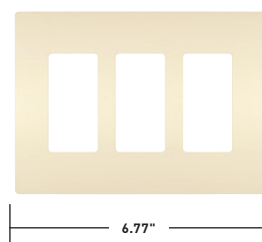

Ordering Information

radiant® Screwless Wall Plates – Polycarbonate Screwless Wall Plates – Plastic Subplate included

Description	Color	26 Openings	
One Gang	Ivory	RWP26I	
	White	RWP26W	
	Brown	RWP26	
	Gray	RWP26GRY	
	Black	RWP26BK	
	Light Almond	RWP26LA	
	Two Gang	Ivory	RWP262I
White		RWP262W	
Brown		RWP262	
Gray		RWP262GRY	
Black		RWP262BK	
Light Almond		RWP262LA	
Three Gang		Ivory	RWP263I
	White	RWP263W	
	Brown	RWP263	
	Gray	RWP263GRY	
	Black	RWP263BK	
	Light Almond	RWP263LA	
	Four Gang	Ivory	RWP264I
White		RWP264W	
Brown		RWP264	
Gray		RWP264GRY	
Black		RWP264BK	
Light Almond		RWP264LA	
Five Gang		Ivory	RWP265I
	White	RWP265W	
	Brown	RWP265	
	Gray	RWP265GRY	
	Black	RWP265BK	
	Light Almond	RWP265LA	
	Six Gang	Ivory	RWP266I
White		RWP266W	
Brown		RWP266	
Gray		RWP266GRY	
Black		RWP266BK	
Light Almond		RWP266LA	

Three Gang

Screwless 26 Openings Plastic Subplate included

Description	Height	Width
One Gang	4.94"	3.15"
Two Gang	4.94"	4.96"
Three Gang	4.94"	6.77"
Four Gang	4.94"	8.59"
Five Gang	4.94"	10.40"
Six Gang	4.94"	12.21"

Screwless Plastic Subplate Dimensions

Description	Height	Width
One Gang	4.78"	1.81"
Two Gang	4.78"	3.62"
Three Gang	4.78"	5.44"
Four Gang	4.78"	7.25"
Five Gang	4.78"	9.06"
Six Gang	4.78"	10.87"