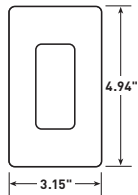

Wall Plate Dimensions/Materials

**radiant®
Screwless
Wall Plate**