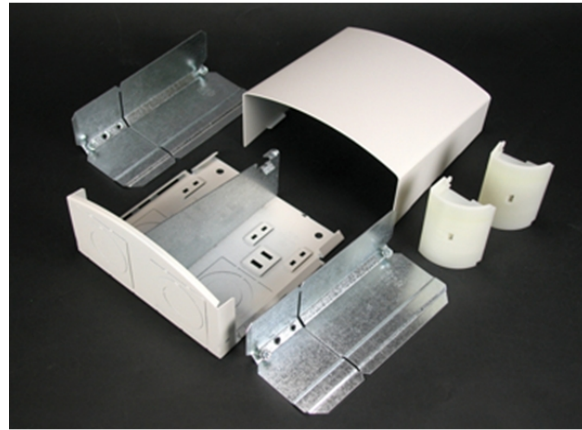

# DS4000 Entrance- End-Fitting

DS4010A

Full-capacity end fitting. Includes four 3/4" and 1 1/4" concentric trade size KOs and four 2 1/8" large capacity KOs.