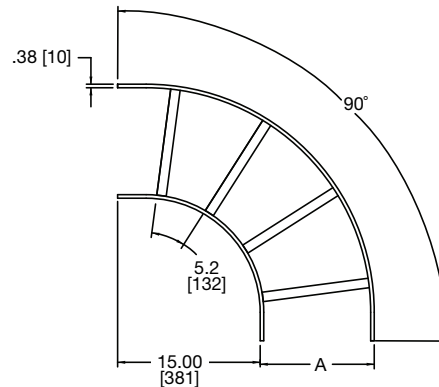

CLB Series basic dimensions

CLB-VI90

Part #	"A" Length
CLB-VI90	12.00 [305]
CLB-VI90-W18	18.00 [457]
CLB-VI90-W24	24.00 [610]

SIDE VIEW

FRONT VIEW

CLB-V090

Part #	"A" Length
CLB-V090	12.00 [305]
CLB-V090-W18	18.00 [457]
CLB-V090-W24	24.00 [610]

SIDE VIEW

FRONT VIEW

CLB-90HB

Part #	"A" Length
CLB-90HB	12.00 [305]
CLB-90HB-W18	18.00 [457]
CLB-90HB-W24	24.00 [610]

SIDE VIEW

FRONT VIEW

All dimensions in inches unless otherwise noted [bracketed dimensions are in millimeters unless otherwise noted]