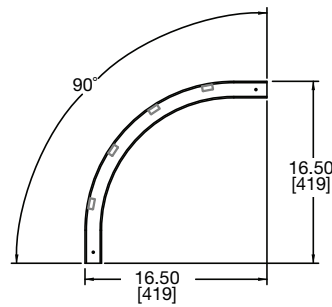

CLB Series basic dimensions

CLB-VI90

Part #	"A" Length
CLB-VI90	12.00 [305]
CLB-VI90-W18	18.00 [457]
CLB-VI90-W24	24.00 [610]

SIDE VIEW

FRONT VIEW

CLB-V090

Part #	"A" Length
CLB-V090	12.00 [305]
CLB-V090-W18	18.00 [457]
CLB-V090-W24	24.00 [610]

SIDE VIEW

FRONT VIEW

CLB-90HB

Part #	"A" Length
CLB-90HB	12.00 [305]
CLB-90HB-W18	18.00 [457]
CLB-90HB-W24	24.00 [610]

SIDE VIEW

FRONT VIEW

All dimensions in inches unless otherwise noted [bracketed dimensions are in millimeters unless otherwise noted]