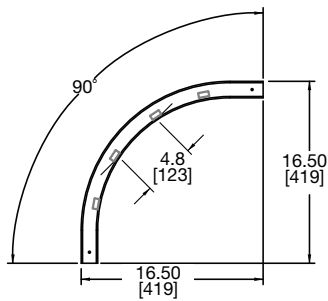

CLB Series basic dimensions

CLB-VI90

Part #	"A" Length
CLB-VI90	12.00 [305]
CLB-VI90-W18	18.00 [457]
CLB-VI90-W24	24.00 [610]

SIDE VIEW

FRONT VIEW

CLB-V090

Part #	"A" Length
CLB-V090	12.00 [305]
CLB-V090-W18	18.00 [457]
CLB-V090-W24	24.00 [610]

SIDE VIEW

FRONT VIEW

CLB-90HB

Part #	"A" Length
CLB-90HB	12.00 [305]
CLB-90HB-W18	18.00 [457]
CLB-90HB-W24	24.00 [610]

SIDE VIEW

FRONT VIEW

All dimensions in inches unless otherwise noted [bracketed dimensions are in millimeters unless otherwise noted]