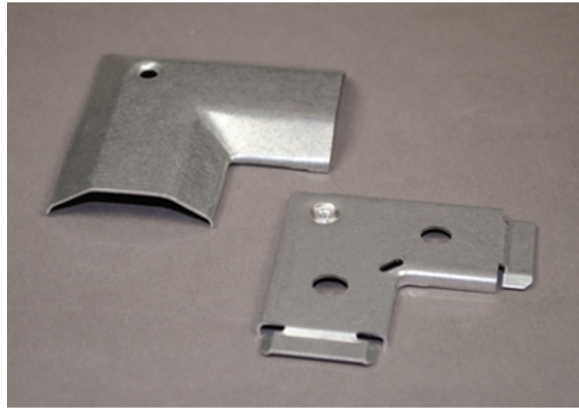

1500 Series Overfloor Raceway 90 Degree Flat Elbow

1511

For right angle turns on the same surface.

features & benefits

specifications

General Info

Product Series: 1500, 2600
Component Type: Fittings & Accessories

Technical Information

Material: Steel
Capacity: Single Channel