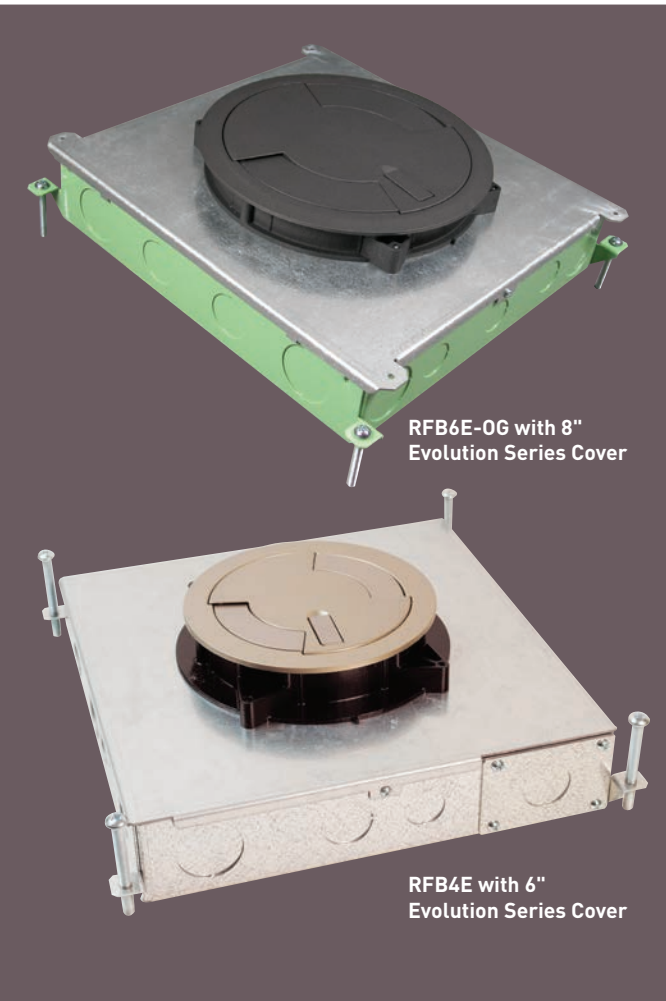

Resource RFB® Series Floor Boxes – RFB4E & RFB6E Floor Boxes

The Evolution of aesthetics

Wiremold® RFB4E and RFB6E Series Floor Boxes are the latest additions to the Resource RFB® Series of Floor Boxes. RFB4E and RFB6E are four- and six-compartment, recessed, concrete floor boxes that utilize the 6" or 8" version of Evolution™ Series Poke-Thru Covers. This offers designers and architects more options for matching aesthetics within a space, whether it is in on-grade level or above-grade applications.

RFB4E and RFB6E Series are more versatile than other floor boxes on the market today. Their new design accepts open power, communications, and audio/video. They are also the first floor boxes that can be installed in polished concrete or terrazzo floors by using a ring (RFB4E-CTR or RFB6E-CTR) for a clean, aesthetic finish.

Features & Benefits:

- **Accepts Evolution Series Poke-Thru Covers.** RFB4E accepts 6CTC, 6CT and 6CFFTC Series Covers. RFB6E accepts 8CTC and 8CT Series Covers.
- **RFB4E Fits within a 4 1/16" deep concrete pour. RFB6E Fits within a 4" deep concrete pour.**
- **Recessed devices.** Four to six compartments that accept power, communications, or audio/video applications.
- **3/4" to 2" trade size KOs.** (RFB4E has 2" trade size KOs.)
- **RFB6E has 1 1/4" trade size feed through openings.** Connects one adjacent compartment to the next.
- **On-Grade and above-grade applications.**
- **Installs in polished concrete and terrazzo floors.** (RFB4E-CTR or RFB6E-CTR sold separately.)
- **RFB4E accepts 2" trade size conduit hub (2HUB).** Allows 2" trade size conduit to attach to the side of box while minimizing concrete pours.
- **RFB4E accepts 6" Evolution Series Furniture Feed Covers.** Provides more flexibility and aesthetic options.