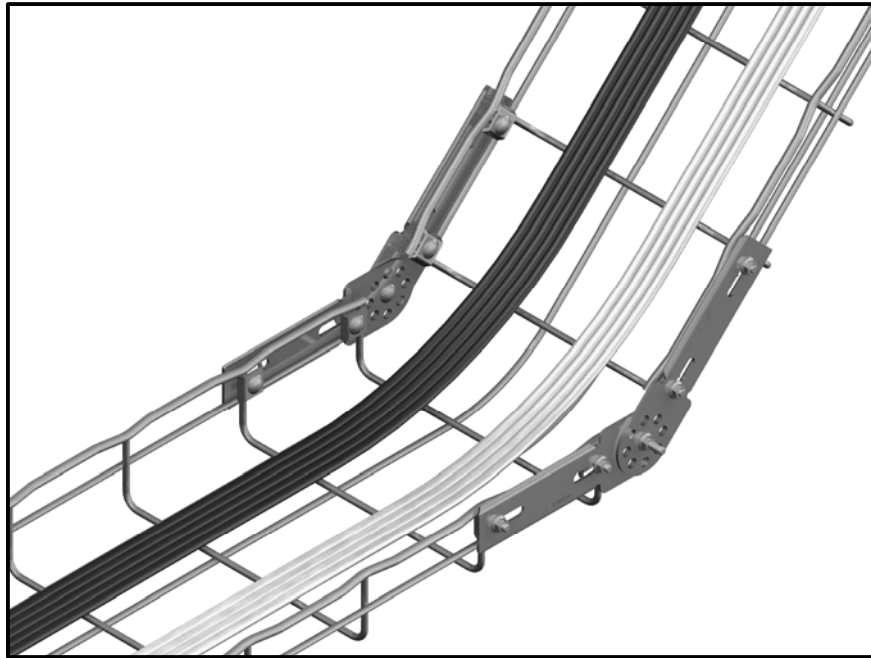

EACKIT Elevation Change Hinge

CABLOFIL®

INNOVATORS IN CABLE MANAGEMENT

8319 State Route 4
Mascoutah IL 62258
Phone: 800-658-4641
618-566-3230
Fax: 618-566-3250
www.cablofil.com

CE25

x8

EZBN1/4

x10

Hinge

x4

Pkg

lb

EAC

1

1.3

GC

-Used to reinforce elevation changes
-Package contains hardware required to reinforce 1 elevation changes.