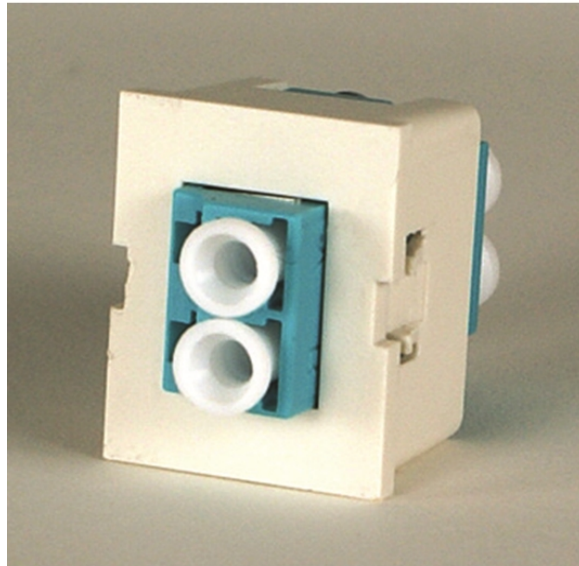

TracJack
Module, 1-LC
Duplex (2
Fibers)
Multimode, Aqua
adapters, 180
degree exit,
flush

OR-63700075

features & benefits

TracJack Module, 1-LC Duplex (2 Fibers)
Multimode, Aqua adapters, Ceramic
alignment sleeves, 180 degree exit, flush,
(1 unit)

Ortronics TracJack Modules offer labor
savings, high quality, enhanced
performance and tremendous flexibility.
TracJack front removable snap-in modules
make moves, adds, and changes easy

specifications

General Info

Footprint: TracJack
Type: Workstation