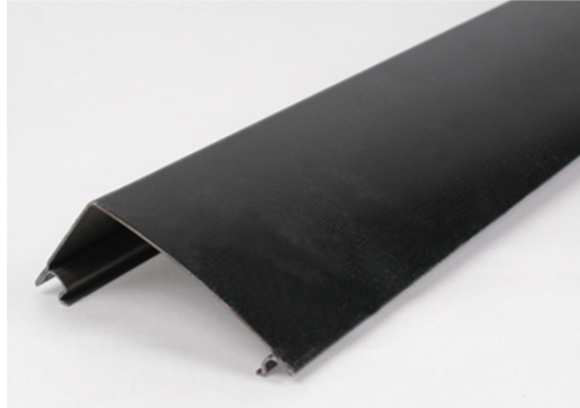

DS4000 Designer Raceway Cover

DS4000C

.040" [1.0mm] galvanized steel. Packed eight 5' [1.5m] lengths per carton. Four 5' [1.5m] cover sections required for each 10' [3.05m] section of base.

features & benefits

Available in these colors:

DS4000C-DV - Fog White
DS4000C-DG - Designer Gray
DS4000C-BK - Matte Black
DS4000C-BZ - Designer Bronze

specifications

General Info

Color:

DS4000C-DV - Fog White
DS4000C-DG - Designer Gray
DS4000C-BK - Matte Black
DS4000C-BZ - Designer Bronze