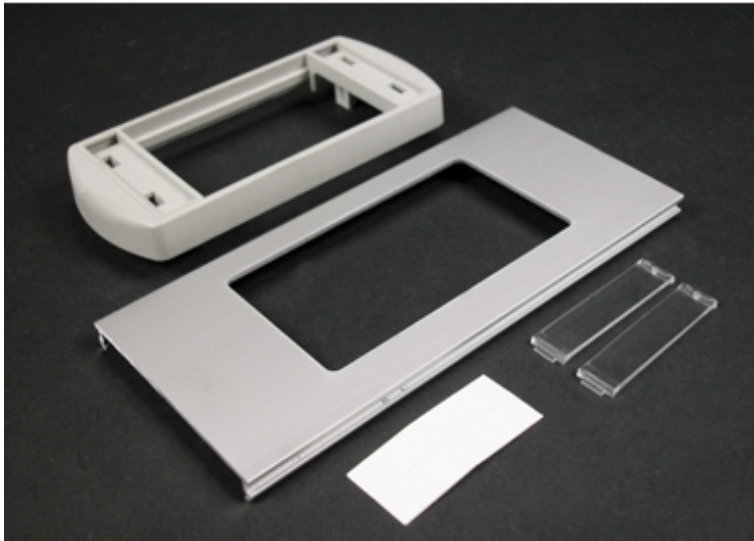

Wiremold

AL3356-LPB3S2

## AL3300 Ortronics Low Profile Adapter Cover Plate - AL3356-LPB3S2

Accepts only Ortronics datacom inserts, three Series II devices.  
Low profile adapter included.