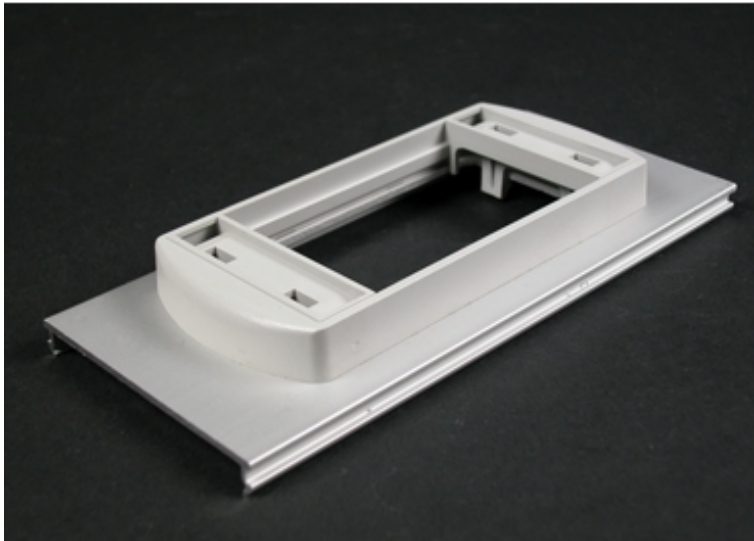

Wiremold

AL3356-ACTLPB

AL300 Low Profile Adapter Cover Plate - AL3356-ACTLPB

Installs communication connectivity devices. Includes cover and low profile adapter cover (6A opening).

FEATURES

Available in these colors::

AL3356-ACTLPB - Satin Anodized

Specifications

GENERAL INFO

Color:

AL3356-ACTLPB - Satin Anodized