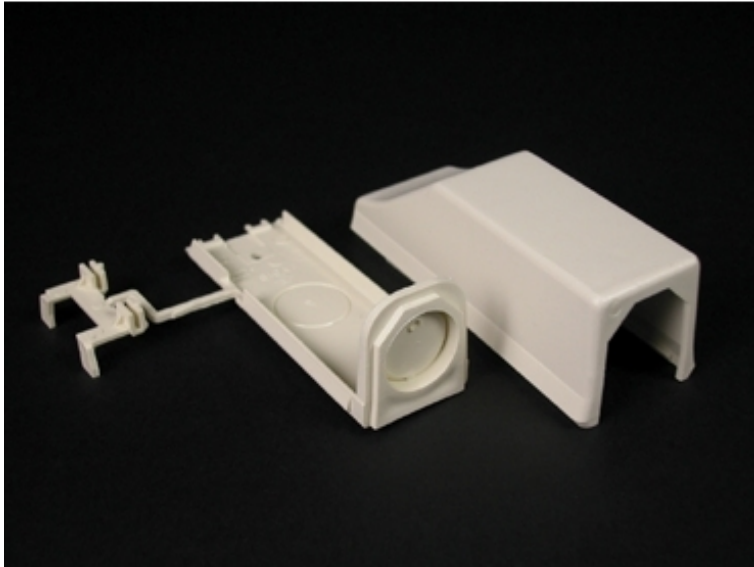

400/800 Entrance End Fitting - 810A2

For connecting 400 or 800 Series Raceway with 1/2" trade size conduit or armored cable. 1/2" trade size KO on end and bottom.

FEATURES

Available in these colors:

810A2 - Ivory
810A2-WH - White

Specifications

GENERAL INFO

Color:

810A2 - Ivory
810A2-WH - White