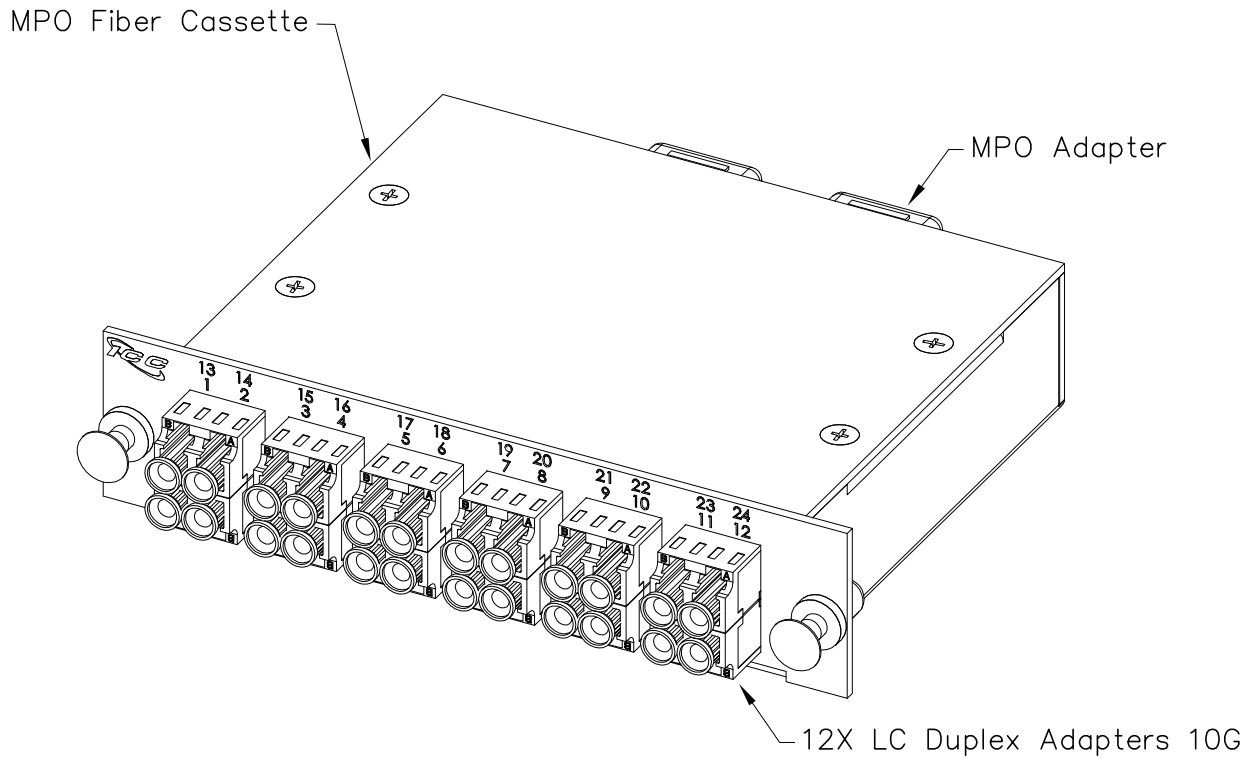

# 24 Fiber LC-Duplex Multimode MPO Cassette 10G

### Package includes:

- A. LC-Duplex MPO Cassette, 1 pc
- B. Performance Sheet, 1 pc
- C. Product Information Sheet, 1 pc

### Features and Benefits:

- High quality aluminum material allows for compact and durable cassettes.
- Cassette offers a plug and play solution which saves assembly and termination time.
- Designed to fit ICC's wall mount enclosures (ICFOD) and rack mount enclosures (ICFOR).
- MPO connector reduces insertion loss which enhances channel link performance.
- Suitable for any applications with a need for higher bandwidth with longer distances.
- Cassette allows up to 72 fibers within 1 RMS.
- Available in black.