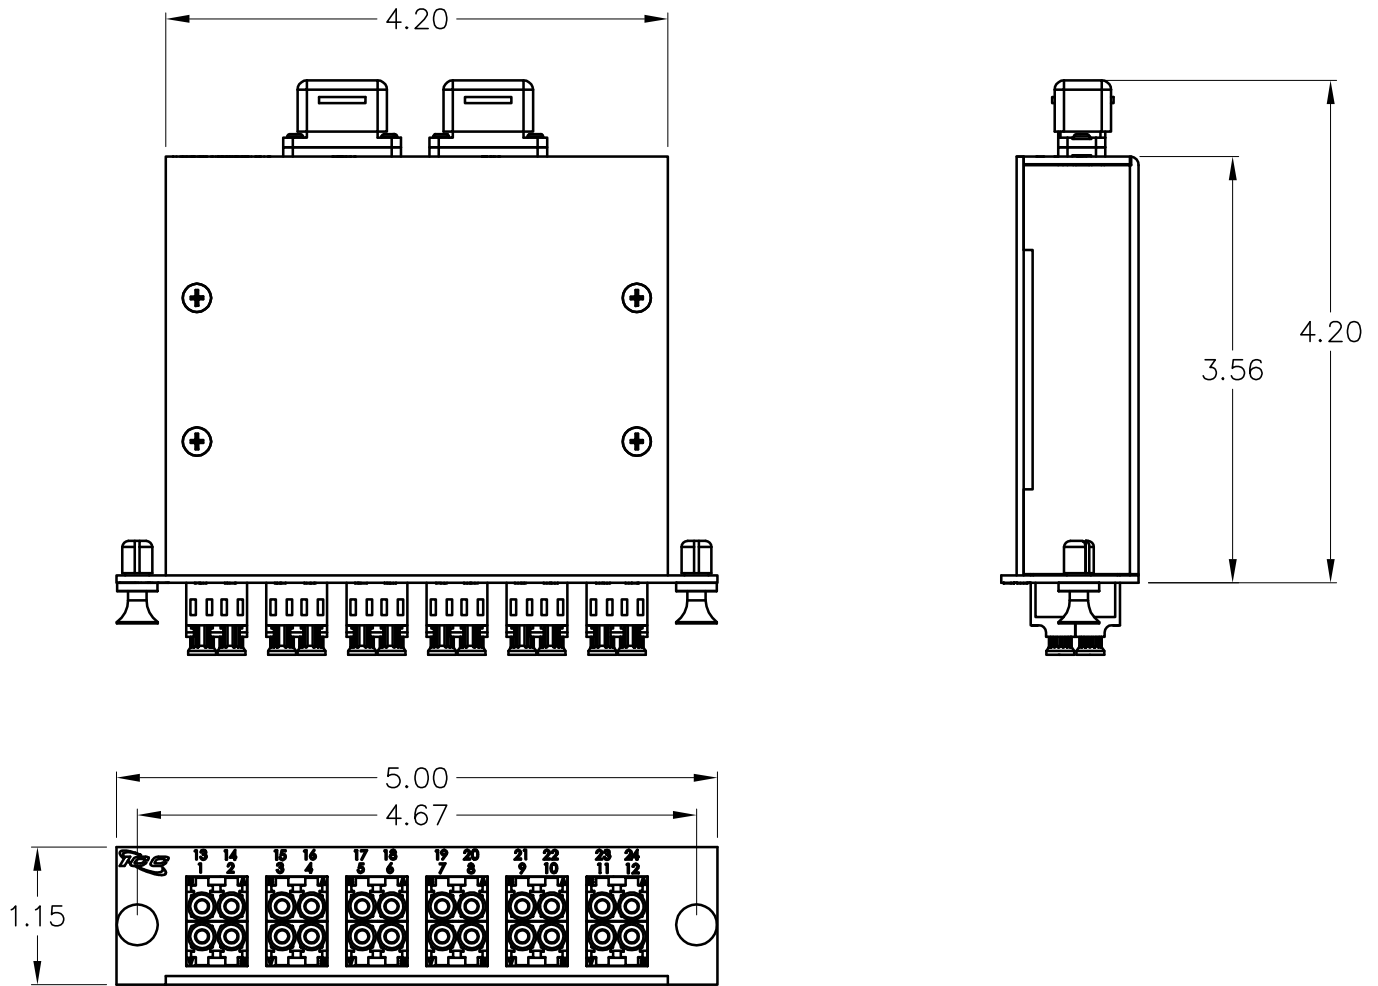

### Features and Benefits:

- High quality aluminum material allows for compact and durable cassettes.
- Cassette offers a plug and play solution which saves assembly and termination time.
- Designed to fit ICC's wall mount enclosures (ICFOD) and rack mount enclosures (ICFOR).
- MPO connector reduces insertion loss which enhances channel link performance.
- Suitable for any applications with a need for higher bandwidth with longer distances.
- Cassette allows up to 72 fibers within 1 RMS.
- Available in black.

### MPO CASSETTE, 24F, MM, LC, DUP, 10G

ITEM NO. ICFC24ML1G  
 DWG NO. PSFC24ML1G

REV. B  
 PAGE NO. 1

CUSTOMER CARE / TECHNICAL SUPPORT \* CSR@ICC.COM / 888-ASK-4-ICC (275-4422) \* 14700 Alondra Blvd., La Mirada, CA 90638 \* www.icc.com