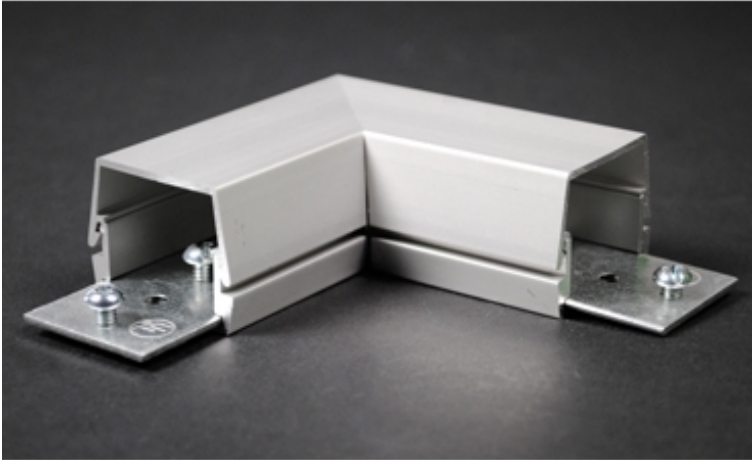

AL2000 Flat Elbow - AL2011

Right angle turn on same surface. Two AL2001 Couplings included.

FEATURES

Available in these colors:

AL2011 - Satin Anodized

Specifications

GENERAL INFO

Color:

AL2011 - Satin Anodized