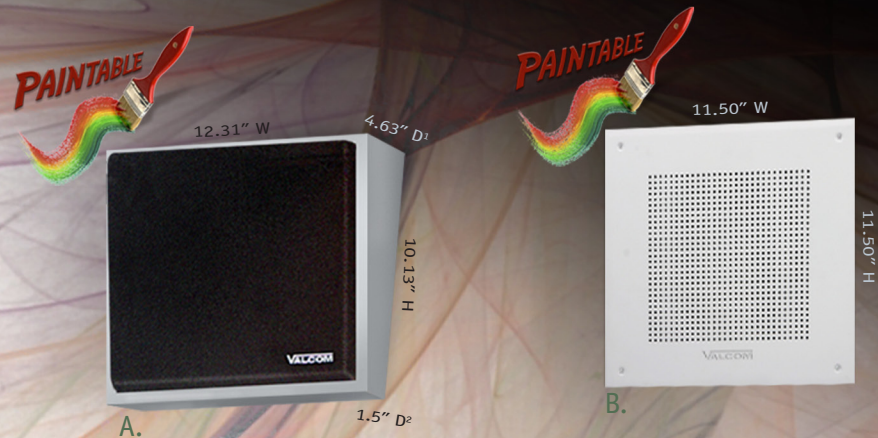

INFORMACAST® LOUDSPEAKERS: IP WALL SPEAKERS

**Valcom InformaCast® Compliant IP Speakers
Enable Live, PreRecorded, Or Ad Hoc Audio Messages
To Be Broadcast To Ten People Or Ten Thousand People
— Instantly And Economically.**

- PoE (802.3af) - No Local Power Required
- High-Efficiency 8" (203mm) Speakers
- Durable Electrostatic Powder Coat Finish on Metal Surfaces
- Output Level 103 db/1Meter
- AUX Output Supports Valcom Amplified Speakers
- Optional Wall Volume Controls Available
- Mounting Backboxes Available

IP WALL SPEAKERS	ONE-WAY	TALKBACK	BACKBOX TYPE
A. IP Wall Speaker Assembly Gray w/Black Grille....	VIP-410-IC	VIP-430-IC	N/A
B. IP Square Faceplate 8" Speaker White.....	VIP-418-IC	VIP-428-IC	11, 12, 13