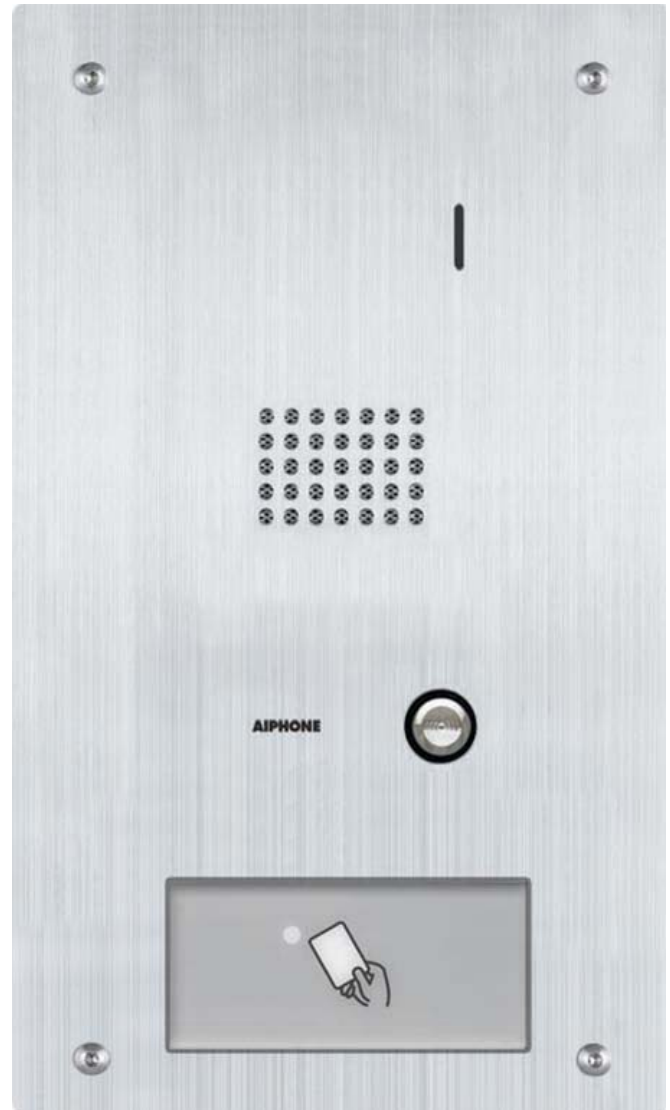

IS-SS-HID

Stainless Steel Flush Mount Audio Door Station with HID® Proximity Reader

DESCRIPTION:

The IS-SS-HID is an audio-only door station for the IS system, with a built in HID® ProxPoint® Plus card reader.

The audio door station can be connected via CAT-5e/CAT-6 wire to any of the following IS exchange units: IS-CCU, IS-SCU, or IS-RCU. Maximum distance from the door station to the exchange unit is 980'.

FEATURES:

- Audio door station for IS System
- Stainless steel faceplate
- HID® ProxPoint® Plus proximity card reader built in
- Tamper resistant screws

IS-SS-HID

Stainless Steel Flush Mount Audio Door Station with HID® Proximity Reader