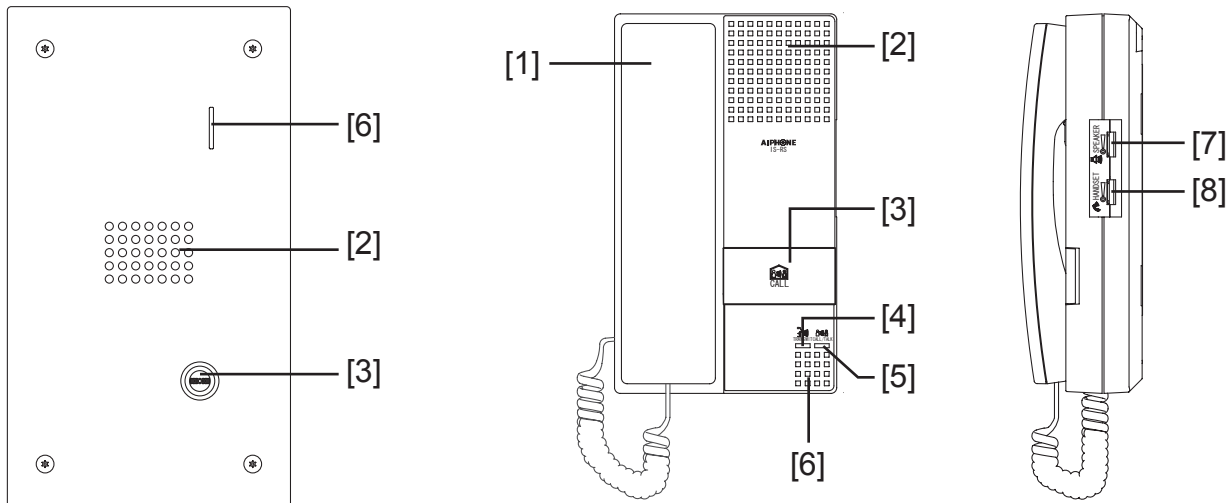

IS-SS, IS-RS

Audio Door/Sub Stations for the IS Series

FEATURE CALL-OUT:

FEATURE CALL-OUT DEFINITIONS:

- [1] Handset
- [2] Speaker
- [3] Call button
- [4] Transmit LED (red)
- [5] Call/Talk LED (red)
- [6] Microphone
- [7] Speaker receive volume control (0-10)
- [8] Handset receive volume control (0-10)

SPECIFICATIONS:

Power Source:	Supplied from IS-CCU/SCU/RCU
Communication:	
IS-SS	Open voice hands-free
IS-RS	Handset: simultaneous comm. Hands-free: VOX or PTT
Mounting:	
IS-SS	Flush mount (box included)
IS-RS	Surface directly to wall or box
Front Panel Housing:	
IS-SS	Stainless steel
IS-RS	Flame resistant ABS resin
Temperature:	
IS-SS	14-140°F (-10-60°C)
IS-RS	32-104°F (0-40°C)
Dimensions:	
IS-SS	10-7/16"H x 5-15/16"W x 1-5/8"D
IS-RS	7-7/8"H x 4-5/8"W x 2-9/16"D
Weight:	
IS-SS	Approx. 1.81lbs (820g)
IS-SS back box	Approx. 1.32lbs (600g)
IS-RS	Approx. 1.17lbs (530g)