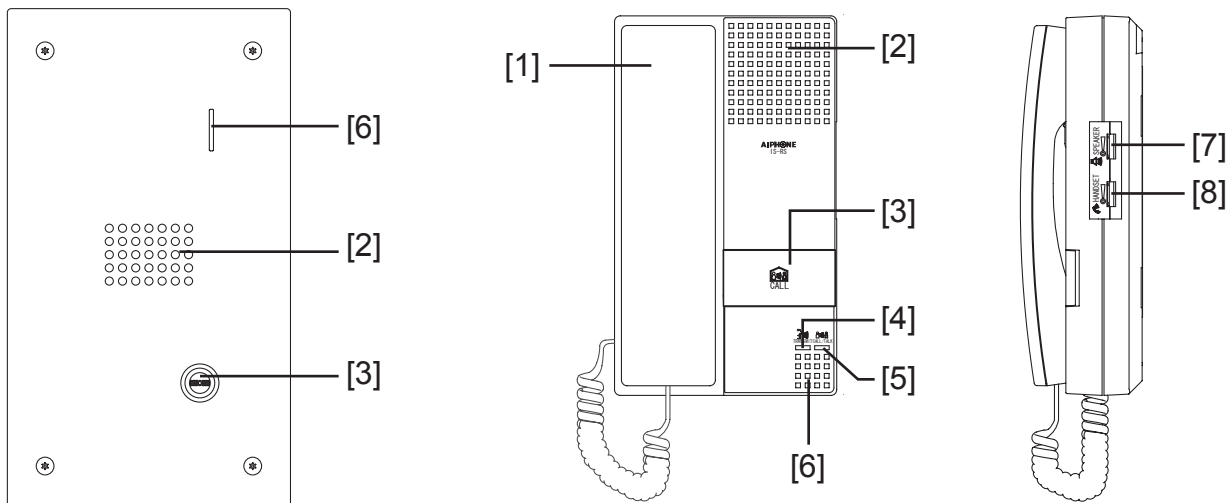

IS-SS, IS-RS

Audio Door/Sub Stations for the IS Series

FEATURE CALL-OUT:

FEATURE CALL-OUT DEFINITIONS:

- [1] Handset
- [2] Speaker
- [3] Call button
- [4] Transmit LED (red)
- [5] Call/Talk LED (red)
- [6] Microphone
- [7] Speaker receive volume control (0-10)
- [8] Handset receive volume control (0-10)

SPECIFICATIONS:

Power Source:	Supplied from IS-CCU/SCU/RCU
Communication:	
IS-SS	Open voice hands-free
IS-RS	Handset: simultaneous comm. Hands-free: VOX or PTT
Mounting:	
IS-SS	Flush mount (box included)
IS-RS	Surface directly to wall or box
Front Panel Housing:	
IS-SS	Stainless steel
IS-RS	Flame resistant ABS resin
Temperature:	
IS-SS	14-140°F (-10-60°C)
IS-RS	32-104°F (0-40°C)
Dimensions:	
IS-SS	10-7/16"H x 5-15/16"W x 1-5/8"D
IS-RS	7-7/8"H x 4-5/8"W x 2-9/16"D
Weight:	
IS-SS	Approx. 1.81lbs (820g)
IS-SS back box	Approx. 1.32lbs (600g)
IS-RS	Approx. 1.17lbs (530g)