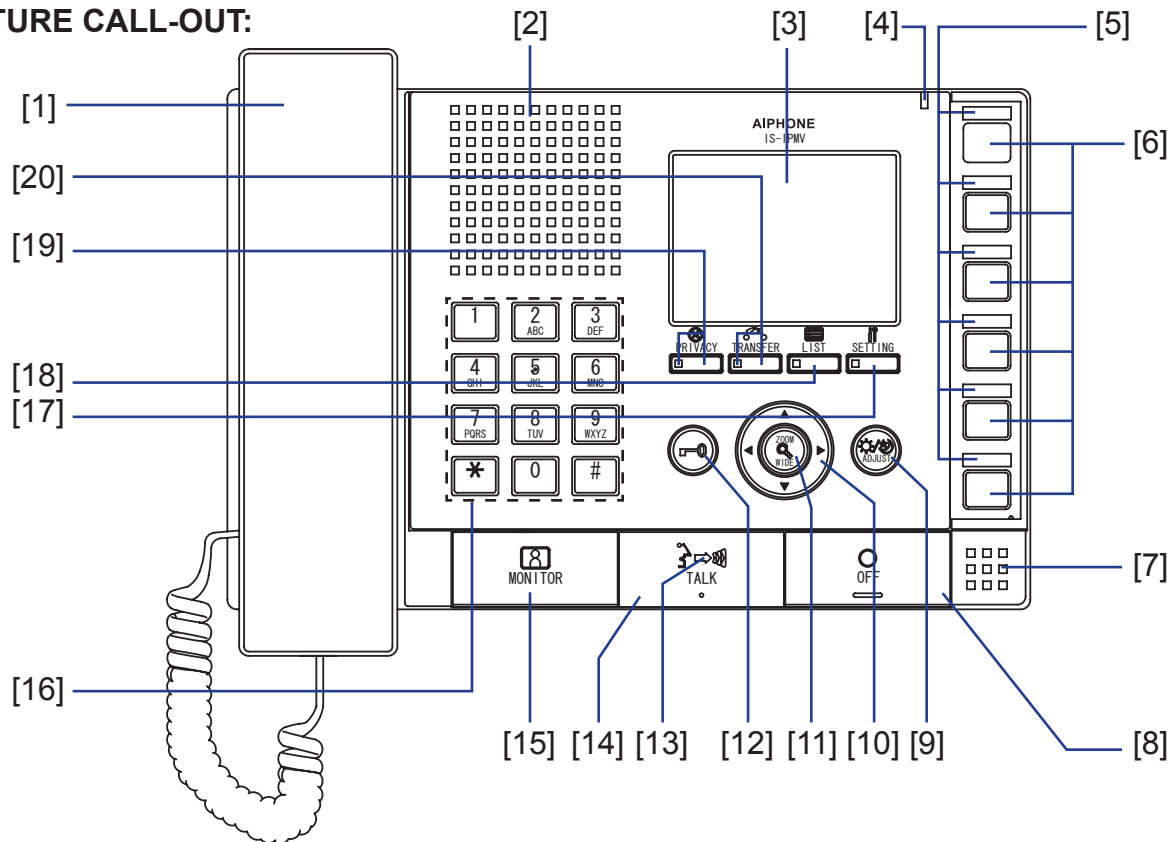

IS-MV

Master Station

FEATURE CALL-OUT:

FEATURE CALL-OUT DEFINITIONS:

- [1] Handset
- [2] Speaker
- [3] Color LCD Monitor
- [4] Status LED (red)
- [5] Directory cards and covers
- [6] Speed dial buttons (6)
- [7] Microphone
- [8] OFF button
- [9] ADJUST button
- [10] PAN & TILT control button
- [11] ZOOM/WIDE button
- [12] Door release button
- [13] Transmit LED (red)
- [14] TALK button
- [15] MONITOR button
- [16] Dial keys
- [17] SETTING button
- [18] LIST button
- [19] PRIVACY button and LED (red)
- [20] TRANSFER button and LED (red)

SPECIFICATIONS:

Power Source:	Supplied from CCU/SCU
Communication:	
Handset	Simultaneous Communication
Hands-free	Auto-voice actuation or PTT
Monitor:	3.5 inch color LCD
Call history:	Call record 20 Reception record 20
Paging capacity:	Simultaneous to max. 5 zones and/or stations
Mounting:	Desktop w/ stand or wall mount
Temperature:	32-104°F (0-40°C)
Dimensions:	7-1/2" H x 9-7/8" W x 2-3/8" D
Weight:	Approx. 1.81 lbs (820g)