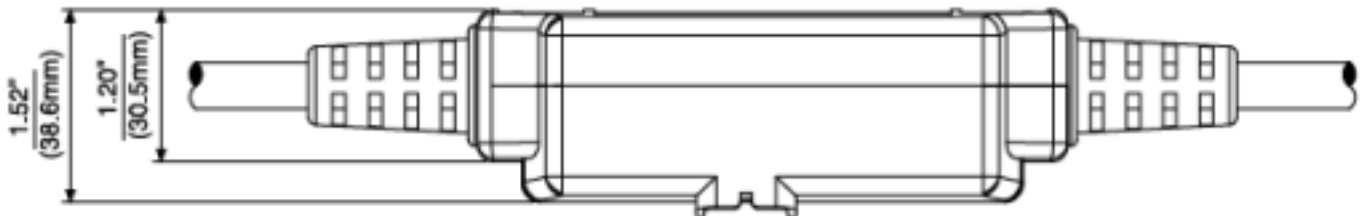

AC Horsepower Ratings	
At Rated Voltage	3/4 Horsepower
Environmental Specifications	
Flammability	Rated V-2 per UL94
Operating Temperature	-35C - 66C
Mechanical Specifications	
Terminal ID	Brass-Hot, Green-Ground, Silver-Neutral
Product ID	Ratings marked on device label
Cord Type	12-3 SJTW Yellow
Cord Length	3 FT.

Electrical Specifications	
Grounding	GFCI Ground Fault
Amperage	20 Amp
Voltage	120 Volt
NEMA	5-20
Pole	2
Wire	3
Current Interrupting	2 kA
Temperature Rise	Max 30C after 50 cycles OL at 150 percent rated current
Trip Level	5mA plus or minus 1mA

Material Specifications	
Body Material	Polycarbonate
Blades/Contacts	Brass
Color	Black

Standards and Certifications	
NEMA	WD-6
ANSI	C-73
UL 943	Class A (GFCI)
UL 498	File E-48380
CSA C22.2	File LR-57811
NOM	057
Warranty	2 Year Limited