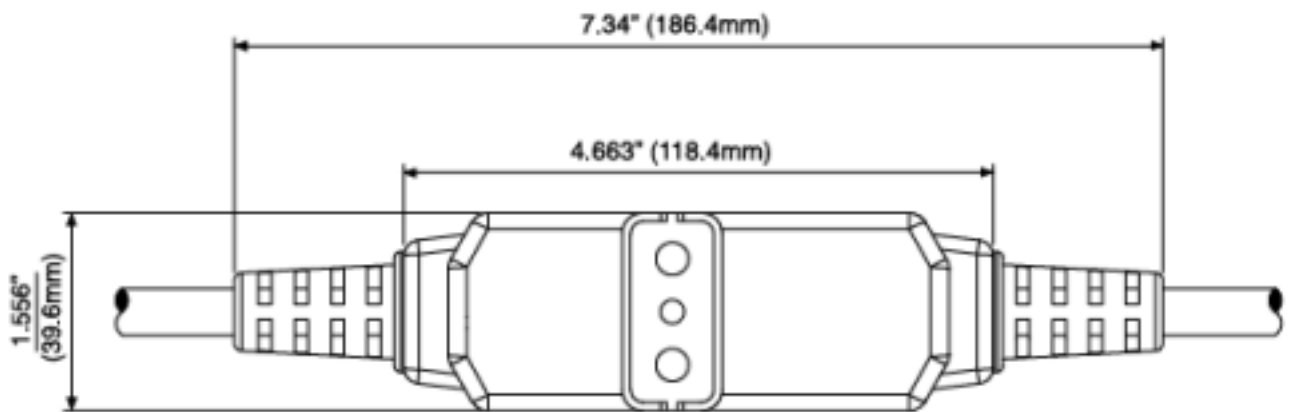

AC Horsepower Ratings	
At Rated Voltage	3/4 Horsepower
Environmental Specifications	
Flammability	Rated V-2 per UL94
Operating Temperature	-35C - 66C
Mechanical Specifications	
Terminal ID	Brass-Hot, Green-Ground, Silver-Neutral
Product ID	Ratings marked on device label
Cord Type	12-3 SJTW Yellow
Cord Length	3 FT.

Electrical Specifications	
Grounding	GFCI Ground Fault
Amperage	20 Amp
Voltage	120 Volt
NEMA	5-20
Pole	2
Wire	3
Current Interrupting	2 kA
Temperature Rise	Max 30C after 50 cycles OL at 150 percent rated current
Trip Level	5mA plus or minus 1mA

Material Specifications	
Body Material	Polycarbonate
Blades/Contacts	Brass
Color	Black

Standards and Certifications	
NEMA	WD-6
ANSI	C-73
UL 943	Class A (GFCI)
UL 498	File E-48380
CSA C22.2	File LR-57811
NOM	057
Warranty	2 Year Limited