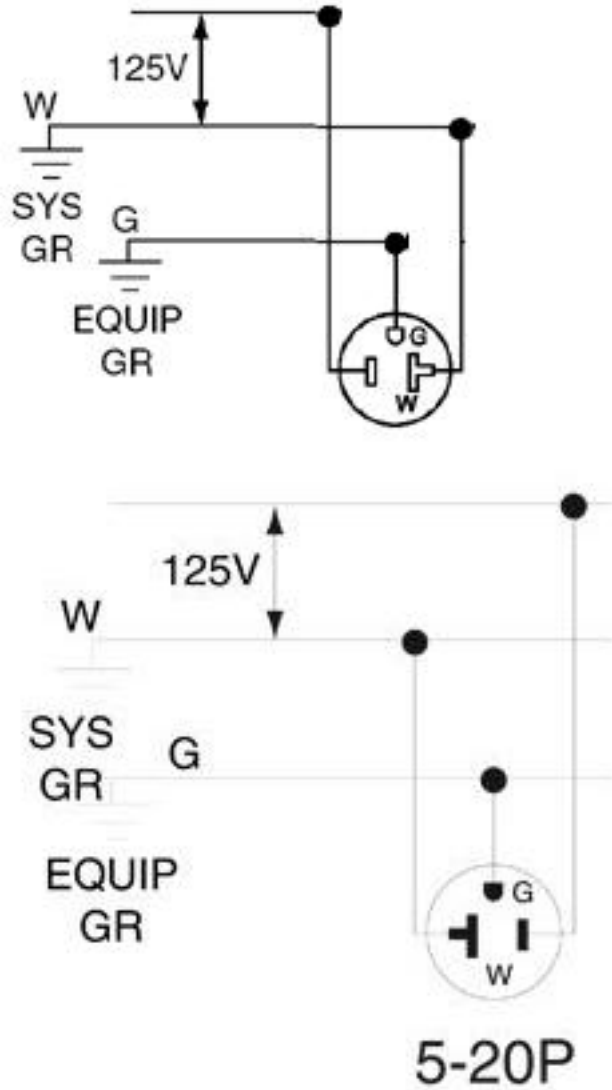

Wiring Diagram

5-20P

SPECIFICATION SUBMITTAL

JOB NAME: ____	CATALOG NUMBERS: ____	
JOB NUMBER: ____	____	____