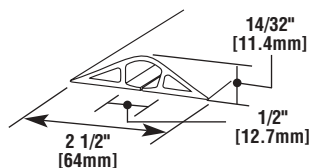

Conduct Ordering Information

Conduct Product Specifications

CATALOG NUMBER	COLOR	LENGTH	
		Inches	[mm]
BE1200-5	Beige	5'	[1.5m]
BE1200-5R*	Beige	5'	[1.5m]
BE1200-10	Beige	10'	[3.0m]
BE1200-50	Beige	50'	[15.2m]
BK1200-5	Black	5'	[1.5m]
BK1200-10	Black	10'	[3.0m]
BK1200-50	Black	50'	[15.2m]
BR1200-5	Brown	5'	[1.5m]
BR1200-5R*	Brown	5'	[1.5m]
BR1200-10	Brown	10'	[3.0m]
BR1200-50	Brown	50'	[15.2m]
GR1200-5	Gray	5'	[1.5m]
GR1200-5R*	Gray	5'	[1.5m]
GR1200-10	Gray	10'	[3.0m]
GR1200-50	Gray	50'	[15.2m]
YL1200-50	High Visibility Yellow	50'	[15.2m]
BE1400-5	Beige	5'	[1.5m]
BE1400-10	Beige	10'	[3.0m]
BE1400-50	Beige	50'	[15.2m]
BK1400-5	Black	5'	[1.5m]
BK1400-10	Black	10'	[3.0m]
BK1400-50	Black	50'	[15.2m]
BR1400-5	Brown	5'	[1.5m]
BR1400-10	Brown	10'	[3.0m]
BR1400-50	Brown	50'	[15.2m]
GR1400-5	Gray	5'	[1.5m]
GR1400-10	Gray	10'	[3.0m]
GR1400-50	Gray	50'	[15.2m]
YL1400-50	High Visibility Yellow	50'	[15.2m]
BE1600-5	Beige	5'	[1.5m]
BE1600-10	Beige	10'	[3.0m]
BE1600-25	Beige	25'	[7.6m]
BK1600-5	Black	5'	[1.5m]
BK1600-10	Black	10'	[3.0m]
BK1600-25	Black	25'	[7.6m]
BR1600-5	Brown	5'	[1.5m]
BR1600-10	Brown	10'	[3.0m]
BR1600-25	Brown	25'	[7.6m]
GR1600-5	Gray	5'	[1.5m]
GR1600-10	Gray	10'	[3.0m]
GR1600-25	Gray	25'	[7.6m]
YL1600-25	High Visibility Yellow	25'	[7.6m]

1200 Series

1400 Series

1600 Series

Conduct Accessories

Catalog No./Item	Description/Specifications
DST2	Double-Sided Tape – For long term installation. 2" wide x 17 yards [51mm x 15.5m] in length.

WIREMOLD