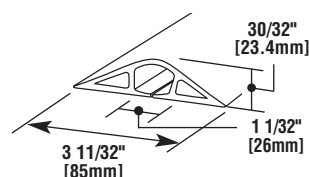

Conduct Ordering Information

Conduct Product Specifications

CATALOG NUMBER	COLOR	LENGTH	
		Inches	[mm]
BE1200-5	Beige	5'	[1.5m]
BE1200-5R*	Beige	5'	[1.5m]
BE1200-10	Beige	10'	[3.0m]
BE1200-50	Beige	50'	[15.2m]
BK1200-5	Black	5'	[1.5m]
BK1200-10	Black	10'	[3.0m]
BK1200-50	Black	50'	[15.2m]
BR1200-5	Brown	5'	[1.5m]
BR1200-5R*	Brown	5'	[1.5m]
BR1200-10	Brown	10'	[3.0m]
BR1200-50	Brown	50'	[15.2m]
GR1200-5	Gray	5'	[1.5m]
GR1200-5R*	Gray	5'	[1.5m]
GR1200-10	Gray	10'	[3.0m]
GR1200-50	Gray	50'	[15.2m]
YL1200-50	High Visibility Yellow	50'	[15.2m]
BE1400-5	Beige	5'	[1.5m]
BE1400-10	Beige	10'	[3.0m]
BE1400-50	Beige	50'	[15.2m]
BK1400-5	Black	5'	[1.5m]
BK1400-10	Black	10'	[3.0m]
BK1400-50	Black	50'	[15.2m]
BR1400-5	Brown	5'	[1.5m]
BR1400-10	Brown	10'	[3.0m]
BR1400-50	Brown	50'	[15.2m]
GR1400-5	Gray	5'	[1.5m]
GR1400-10	Gray	10'	[3.0m]
GR1400-50	Gray	50'	[15.2m]
YL1400-50	High Visibility Yellow	50'	[15.2m]
BE1600-5	Beige	5'	[1.5m]
BE1600-10	Beige	10'	[3.0m]
BE1600-25	Beige	25'	[7.6m]
BK1600-5	Black	5'	[1.5m]
BK1600-10	Black	10'	[3.0m]
BK1600-25	Black	25'	[7.6m]
BR1600-5	Brown	5'	[1.5m]
BR1600-10	Brown	10'	[3.0m]
BR1600-25	Brown	25'	[7.6m]
GR1600-5	Gray	5'	[1.5m]
GR1600-10	Gray	10'	[3.0m]
GR1600-25	Gray	25'	[7.6m]
YL1600-25	High Visibility Yellow	25'	[7.6m]

1200 Series

1400 Series

1600 Series

Conduct Accessories

Catalog No./Item	Description/Specifications
DST2	Double-Sided Tape – For long term installation. 2" wide x 17 yards [51mm x 15.5m] in length.

WIREMOLD