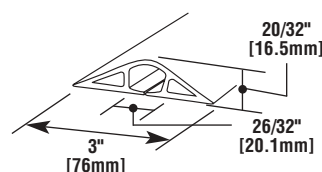

Conduct Ordering Information

Conduct Product Specifications

CATALOG NUMBER	COLOR	LENGTH	
		Inches	[mm]
BE1200-5	Beige	5'	[1.5m]
BE1200-5R*	Beige	5'	[1.5m]
BE1200-10	Beige	10'	[3.0m]
BE1200-50	Beige	50'	[15.2m]
BK1200-5	Black	5'	[1.5m]
BK1200-10	Black	10'	[3.0m]
BK1200-50	Black	50'	[15.2m]
BR1200-5	Brown	5'	[1.5m]
BR1200-5R*	Brown	5'	[1.5m]
BR1200-10	Brown	10'	[3.0m]
BR1200-50	Brown	50'	[15.2m]
GR1200-5	Gray	5'	[1.5m]
GR1200-5R*	Gray	5'	[1.5m]
GR1200-10	Gray	10'	[3.0m]
GR1200-50	Gray	50'	[15.2m]
YL1200-50	High Visibility Yellow	50'	[15.2m]
BE1400-5	Beige	5'	[1.5m]
BE1400-10	Beige	10'	[3.0m]
BE1400-50	Beige	50'	[15.2m]
BK1400-5	Black	5'	[1.5m]
BK1400-10	Black	10'	[3.0m]
BK1400-50	Black	50'	[15.2m]
BR1400-5	Brown	5'	[1.5m]
BR1400-10	Brown	10'	[3.0m]
BR1400-50	Brown	50'	[15.2m]
GR1400-5	Gray	5'	[1.5m]
GR1400-10	Gray	10'	[3.0m]
GR1400-50	Gray	50'	[15.2m]
YL1400-50	High Visibility Yellow	50'	[15.2m]
BE1600-5	Beige	5'	[1.5m]
BE1600-10	Beige	10'	[3.0m]
BE1600-25	Beige	25'	[7.6m]
BK1600-5	Black	5'	[1.5m]
BK1600-10	Black	10'	[3.0m]
BK1600-25	Black	25'	[7.6m]
BR1600-5	Brown	5'	[1.5m]
BR1600-10	Brown	10'	[3.0m]
BR1600-25	Brown	25'	[7.6m]
GR1600-5	Gray	5'	[1.5m]
GR1600-10	Gray	10'	[3.0m]
GR1600-25	Gray	25'	[7.6m]
YL1600-25	High Visibility Yellow	25'	[7.6m]

1200 Series

1400 Series

1600 Series

Conduct Accessories

Catalog No./Item	Description/Specifications
DST2	Double-Sided Tape – For long term installation. 2" wide x 17 yards [51mm x 15.5m] in length.

WIREMOLD