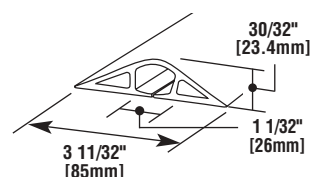

Conduct Ordering Information

Conduct Product Specifications

CATALOG NUMBER	COLOR	LENGTH	
		Inches	[mm]
BE1200-5	Beige	5'	[1.5m]
BE1200-5R*	Beige	5'	[1.5m]
BE1200-10	Beige	10'	[3.0m]
BE1200-50	Beige	50'	[15.2m]
BK1200-5	Black	5'	[1.5m]
BK1200-10	Black	10'	[3.0m]
BK1200-50	Black	50'	[15.2m]
BR1200-5	Brown	5'	[1.5m]
BR1200-5R*	Brown	5'	[1.5m]
BR1200-10	Brown	10'	[3.0m]
BR1200-50	Brown	50'	[15.2m]
GR1200-5	Gray	5'	[1.5m]
GR1200-5R*	Gray	5'	[1.5m]
GR1200-10	Gray	10'	[3.0m]
GR1200-50	Gray	50'	[15.2m]
YL1200-50	High Visibility Yellow	50'	[15.2m]
BE1400-5	Beige	5'	[1.5m]
BE1400-10	Beige	10'	[3.0m]
BE1400-50	Beige	50'	[15.2m]
BK1400-5	Black	5'	[1.5m]
BK1400-10	Black	10'	[3.0m]
BK1400-50	Black	50'	[15.2m]
BR1400-5	Brown	5'	[1.5m]
BR1400-10	Brown	10'	[3.0m]
BR1400-50	Brown	50'	[15.2m]
GR1400-5	Gray	5'	[1.5m]
GR1400-10	Gray	10'	[3.0m]
GR1400-50	Gray	50'	[15.2m]
YL1400-50	High Visibility Yellow	50'	[15.2m]
BE1600-5	Beige	5'	[1.5m]
BE1600-10	Beige	10'	[3.0m]
BE1600-25	Beige	25'	[7.6m]
BK1600-5	Black	5'	[1.5m]
BK1600-10	Black	10'	[3.0m]
BK1600-25	Black	25'	[7.6m]
BR1600-5	Brown	5'	[1.5m]
BR1600-10	Brown	10'	[3.0m]
BR1600-25	Brown	25'	[7.6m]
GR1600-5	Gray	5'	[1.5m]
GR1600-10	Gray	10'	[3.0m]
GR1600-25	Gray	25'	[7.6m]
YL1600-25	High Visibility Yellow	25'	[7.6m]

1200 Series

1400 Series

1600 Series

Conduct Accessories

Catalog No./Item	Description/Specifications
DST2	Double-Sided Tape – For long term installation. 2" wide x 17 yards [51mm x 15.5m] in length.

WIREMOLD