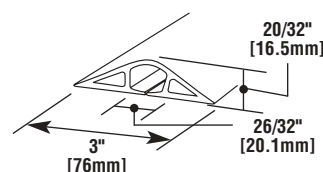

Conduct Ordering Information

Conduct Product Specifications

CATALOG NUMBER	COLOR	LENGTH	
		Inches	[mm]
BE1200-5	Beige	5'	[1.5m]
BE1200-5R*	Beige	5'	[1.5m]
BE1200-10	Beige	10'	[3.0m]
BE1200-50	Beige	50'	[15.2m]
BK1200-5	Black	5'	[1.5m]
BK1200-10	Black	10'	[3.0m]
BK1200-50	Black	50'	[15.2m]
BR1200-5	Brown	5'	[1.5m]
BR1200-5R*	Brown	5'	[1.5m]
BR1200-10	Brown	10'	[3.0m]
BR1200-50	Brown	50'	[15.2m]
GR1200-5	Gray	5'	[1.5m]
GR1200-5R*	Gray	5'	[1.5m]
GR1200-10	Gray	10'	[3.0m]
GR1200-50	Gray	50'	[15.2m]
YL1200-50	High Visibility Yellow	50'	[15.2m]
BE1400-5	Beige	5'	[1.5m]
BE1400-10	Beige	10'	[3.0m]
BE1400-50	Beige	50'	[15.2m]
BK1400-5	Black	5'	[1.5m]
BK1400-10	Black	10'	[3.0m]
BK1400-50	Black	50'	[15.2m]
BR1400-5	Brown	5'	[1.5m]
BR1400-10	Brown	10'	[3.0m]
BR1400-50	Brown	50'	[15.2m]
GR1400-5	Gray	5'	[1.5m]
GR1400-10	Gray	10'	[3.0m]
GR1400-50	Gray	50'	[15.2m]
YL1400-50	High Visibility Yellow	50'	[15.2m]
BE1600-5	Beige	5'	[1.5m]
BE1600-10	Beige	10'	[3.0m]
BE1600-25	Beige	25'	[7.6m]
BK1600-5	Black	5'	[1.5m]
BK1600-10	Black	10'	[3.0m]
BK1600-25	Black	25'	[7.6m]
BR1600-5	Brown	5'	[1.5m]
BR1600-10	Brown	10'	[3.0m]
BR1600-25	Brown	25'	[7.6m]
GR1600-5	Gray	5'	[1.5m]
GR1600-10	Gray	10'	[3.0m]
GR1600-25	Gray	25'	[7.6m]
YL1600-25	High Visibility Yellow	25'	[7.6m]

1200 Series

1400 Series

1600 Series

Conduct Accessories

Catalog No./Item	Description/Specifications
DST2	Double-Sided Tape – For long term installation. 2" wide x 17 yards [51mm x 15.5m] in length.

WIREMOLD