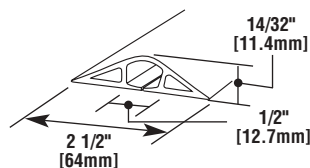

Conduct Ordering Information

Conduct Product Specifications

CATALOG NUMBER	COLOR	LENGTH	
		Inches	[mm]
BE1200-5	Beige	5'	[1.5m]
BE1200-5R*	Beige	5'	[1.5m]
BE1200-10	Beige	10'	[3.0m]
BE1200-50	Beige	50'	[15.2m]
BK1200-5	Black	5'	[1.5m]
BK1200-10	Black	10'	[3.0m]
BK1200-50	Black	50'	[15.2m]
BR1200-5	Brown	5'	[1.5m]
BR1200-5R*	Brown	5'	[1.5m]
BR1200-10	Brown	10'	[3.0m]
BR1200-50	Brown	50'	[15.2m]
GR1200-5	Gray	5'	[1.5m]
GR1200-5R*	Gray	5'	[1.5m]
GR1200-10	Gray	10'	[3.0m]
GR1200-50	Gray	50'	[15.2m]
YL1200-50	High Visibility Yellow	50'	[15.2m]
BE1400-5	Beige	5'	[1.5m]
BE1400-10	Beige	10'	[3.0m]
BE1400-50	Beige	50'	[15.2m]
BK1400-5	Black	5'	[1.5m]
BK1400-10	Black	10'	[3.0m]
BK1400-50	Black	50'	[15.2m]
BR1400-5	Brown	5'	[1.5m]
BR1400-10	Brown	10'	[3.0m]
BR1400-50	Brown	50'	[15.2m]
GR1400-5	Gray	5'	[1.5m]
GR1400-10	Gray	10'	[3.0m]
GR1400-50	Gray	50'	[15.2m]
YL1400-50	High Visibility Yellow	50'	[15.2m]
BE1600-5	Beige	5'	[1.5m]
BE1600-10	Beige	10'	[3.0m]
BE1600-25	Beige	25'	[7.6m]
BK1600-5	Black	5'	[1.5m]
BK1600-10	Black	10'	[3.0m]
BK1600-25	Black	25'	[7.6m]
BR1600-5	Brown	5'	[1.5m]
BR1600-10	Brown	10'	[3.0m]
BR1600-25	Brown	25'	[7.6m]
GR1600-5	Gray	5'	[1.5m]
GR1600-10	Gray	10'	[3.0m]
GR1600-25	Gray	25'	[7.6m]
YL1600-25	High Visibility Yellow	25'	[7.6m]

1200 Series

1400 Series

1600 Series

Conduct Accessories

Catalog No./Item	Description/Specifications
DST2	Double-Sided Tape – For long term installation. 2" wide x 17 yards [51mm x 15.5m] in length.

WIREMOLD