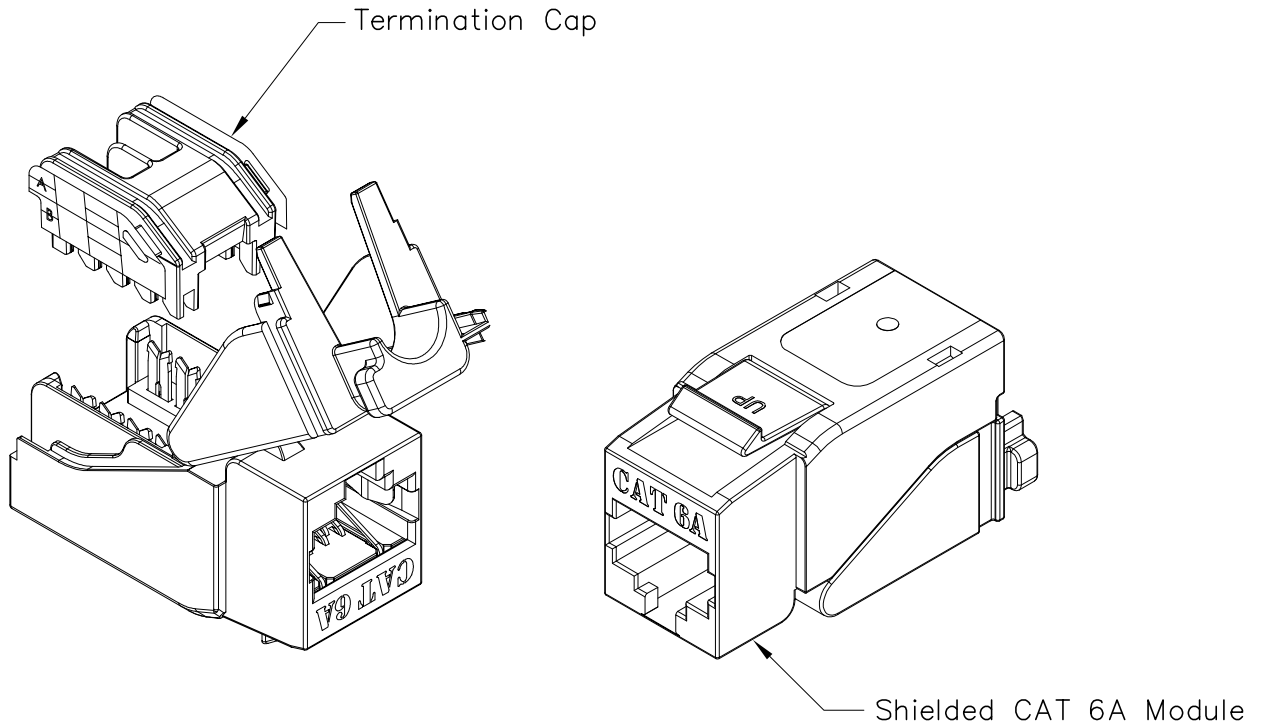

Category 6A Shielded Modular Connector

PRODUCT SPECIFICATION

Package includes:

- A. Category 6A Shielded Modular Connector, 1 pc
- B. Wire Termination Cap, 1 pc
- C. Cable Tie, 1 pc

Features and Benefits:

- CAT 6A shielded connectors provide excellent performance for data networks requiring maximum speed and bandwidth.
- Lead frame technology provides maximum performance and uninterrupted signal integrity.
- Enhanced crosstalk cancellation reduces return loss and improves performance by rejecting noise and unwanted signals.
- Exceeds TIA 568-B.2-10 Category 6A connecting hardware requirements.
- Engineered to provide wire termination cap for a quick and easy termination.
- Shielded housing provides against electro-magnetic interference (EMI).
- Compatible with TIA-568A/B wiring diagram.
- Ideal for 22~24AWG
- UL listed.