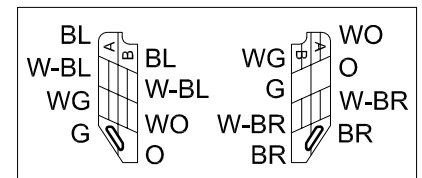

B. ELECTRICAL:

- INSULATION RESISTANCE: 500 MEGAOHM MIN
- CONTACT RESISTANCE: 20 MILLIOHM MAX
- DIELECTRIC WITHSTANDING VOLTAGE: 1,000 VOLTS D.C., 60 HZ, 1 MIN

C. MECHANICAL:

- TOTAL CONTACT FORCE: 800 GRAM FOR 8 WIRE LEADS MINIMUM
- RETENTION: 50N (11 LBF) FOR 60S±5S
- INSERTION LIFE: 750 CYCLES MIN

D. PHYSICAL:

- HOUSING: ZINC-ALLOY FULLY SHIELDED
- SPRING WIRE: PHOSPHOR BRONZE ALLOY PLATED WITH 50 MICRO-INCH OF GOLD OVER 70~100 MICRO-INCH OF NICKEL

2. WIRE TERMINATION CAP: ABS

3. IDC WIRE GAUGE: 22~24 AWG

WIRING LABEL

MODULE, CAT 6A, FTP

ITEM NO.	IC1078S6A0	REV.	B	
DWG NO.	PS1078S6A0	PAGE NO.	2	

CUSTOMER CARE / TECHNICAL SUPPORT * CSR@ICC.COM / 888-ASK-4-ICC (275-4422) * 14700 Alondra Blvd., La Mirada, CA 90638 * www.icc.com