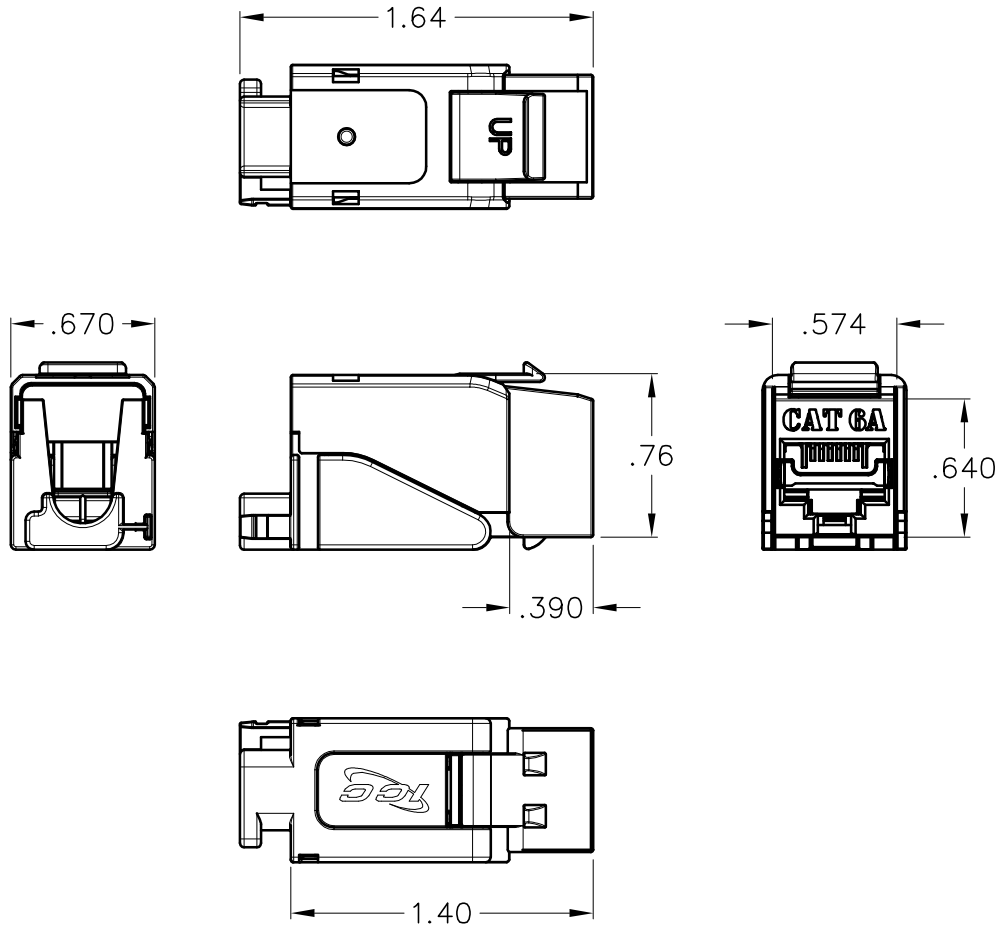

NOTE: UNLESS OTHERWISE SPECIFIED

1. CAT6A FTP MODULAR CONNECTOR:

A. ENVIRONMENTAL CONDITIONS:

- -TEMPERATURE RANGE
- -STORAGE:-40 TO +70°C, OPERATIONAL:-10 TO +60°C
- -RELATIVE HUMIDITY (OPERATIONAL): MAXIMUM NONCONDENSING 93%

B. ELECTRICAL:

- -INSULATION RESISTANCE: 500 MEGAOHM MIN
- -CONTACT RESISTANCE: 20 MILLIOHM MAX
- -DIELECTRIC WITHSTANDING VOLTAGE: 1,000 VOLTS D.C., 60 HZ, 1 MIN

C. MECHANICAL:

- -TOTAL CONTACT FORCE: 800 GRAM FOR 8 WIRE LEADS MINIMUM
- -RETENTION: 50N (11 LBF) FOR 60S±5S
- -INSERTION LIFE: 750 CYCLES MIN

D. PHYSICAL:

- -HOUSING: ZINC-ALLOY FULLY SHIELDED
- -SPRING WIRE: PHOSPHOR BRONZE ALLOY PLATED WITH 50 MICRO-INCH OF GOLD OVER 70~100 MICRO-INCH OF NICKEL

2. WIRE TERMINATION CAP: ABS

3. IDC WIRE GAUGE: 22~24 AWG

WIRING LABEL

MODULE, CAT 6A, FTP

ITEM NO.	IC1078S6A0	REV.	B	
DWG NO.	PS1078S6A0	PAGE NO.	2	

CUSTOMER CARE / TECHNICAL SUPPORT * CSR@ICC.COM / 888-ASK-4-ICC (275-4422) * 14700 Alondra Blvd., La Mirada, CA 90638 * www.icc.com