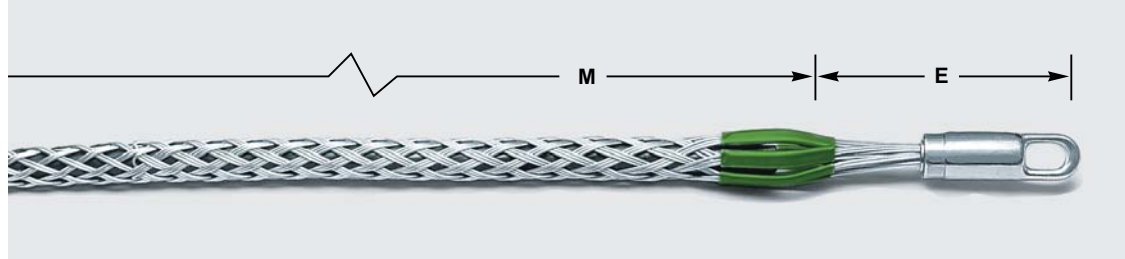

Pulling Grips

Overhead Pulling

Flexible or Rotating Eye, Triple, Double, Single Weave, Galvanized Steel
Multiple Strength Grips

Multiple Strength Style Grips

Multiple Strength Pulling Grips are designed for pulling ACSR, aluminum or copper bare conductor, ground wires, messenger strands, wire rope and insulated cables.

IMPORTANT!

It is important that you read all breaking strength, safety and technical data relating to this product on pages T-17 through T-27.

Multiple Strength Grip-Rotating Eye

Cable Diameter Range Inches (cm)	Approx. Breaking Strength Lbs. (N)	E Inches (cm)	M Inches (cm)	Rotating Eye Diameter Inches (cm)	Color Code	Catalog Numbers
.25"-.49" (.63-1.24)	6,800 (20,567)	5" (12.70)	26" (66.04)	7/8" (2.22)	Dark Green	03302016
.50"-.74" (1.27-1.88)	10,000 (44,480)	6" (15.24)	32" (81.28)	1" (2.54)	Brown	03302018
.75"-.99" (1.90-2.51)	14,400 (64,051)	6" (15.24)	41" (104.14)	1" (2.54)	Light Blue	03302020
1.00"-1.24" (2.54-3.15)	24,600 (109,420)	8" (20.32)	52" (132.08)	1 3/8" (3.49)	Gold	03302022
1.25"-1.49" (3.17-3.78)	30,600 (136,109)	8" (20.32)	56" (142.24)	1 5/8" (4.13)	Black	03302024
1.50"-1.74" (3.81-4.42)	30,600 (136,109)	9" (22.86)	60" (152.40)	1 7/8" (4.76)	Red	03302026
1.75"-2.24" (4.44-5.69)	48,000 (213,504)	10" (25.40)	70" (177.80)	1 7/8" (4.76)	Dark Blue	03302028
2.00"-2.49" (5.08-6.32)	48,000 (213,504)	10" (25.40)	50" (127.00)	1 7/8" (4.76)	Yellow	03302066
2.50"-2.99" (6.35-7.59)	48,000 (213,504)	10" (25.40)	52" (132.08)	1 7/8" (4.76)	Orange	03302097
3.00"-3.49" (7.62-8.86)	48,000 (213,504)	10" (25.40)	54" (137.16)	1 7/8" (4.76)	Aluminum	033021030
3.50"-3.99" (8.89-10.13)	48,000 (213,504)	10" (25.40)	58" (142.24)	1 7/8" (4.76)	Light Green	033021031