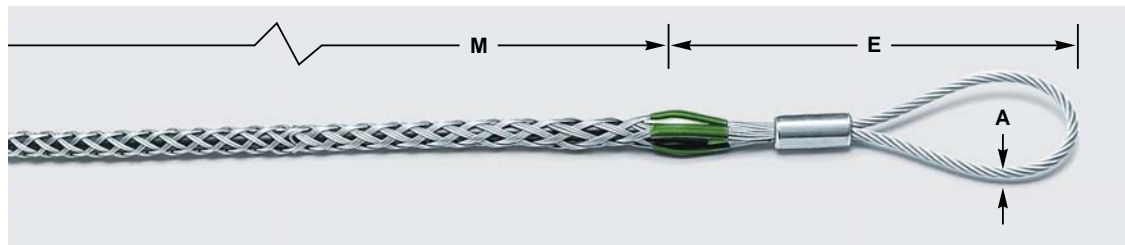

Pulling Grips

Overhead Pulling

Flexible or Rotating Eye, Triple, Double, Single Weave, Galvanized Steel
Multiple Strength Grips

Multiple Strength Style Grips

Multiple Strength Pulling Grips are designed for pulling ACSR, aluminum or copper bare conductor, ground wires, messenger strands, wire rope and insulated cables.

E-Eye length M-Mesh length at nominal diameter

Multiple Strength Grip-Flexible Eye

Cable Diameter Range Inches (cm)	Approx. Breaking Strength Lbs. (N)	E Inches (cm)	M Inches (cm)	A-Eye Diameter Inches (cm)	Color Code	Catalog Numbers
.25"-.49" (.63-1.24)	6,800 (20,567)	9" (22.86)	26" (66.04)	1/4" (.63)	Dark Green	03302044
.50"-.74" (1.27-1.88)	10,000 (44,480)	9" (22.86)	32" (81.28)	5/16" (.79)	Brown	03302046
.75"-.99" (1.90-2.51)	14,400 (64,051)	11" (27.94)	41" (104.14)	3/8" (.95)	Light Blue	03302048
1.00"-1.24" (2.54-3.15)	24,600 (109,420)	12" (30.48)	52" (132.08)	1/2" (1.27)	Gold	03302050
1.25"-1.49" (3.17-3.78)	30,600 (136,109)	12" (30.48)	56" (142.24)	1/2" (1.27)	Black	03302052
1.50"-1.74" (3.81-4.42)	30,600 (136,109)	12" (30.48)	60" (152.40)	1/2" (1.27)	Red	03302054
1.75"-2.24" (4.44-5.69)	48,000 (213,504)	18" (45.72)	70" (177.80)	5/8" (1.59)	Dark Blue	03302056
2.00"-2.49" (5.08-6.32)	48,000 (213,504)	18" (45.72)	50" (127.00)	5/8" (1.59)	Yellow	033021078
2.50"-2.99" (6.35-7.59)	48,000 (213,504)	18" (45.72)	52" (132.08)	5/8" (1.59)	Orange	033021079
3.00"-3.49" (7.62-8.86)	48,000 (213,504)	18" (45.72)	54" (137.16)	5/8" (1.59)	Aluminum	033021080
3.50"-3.99" (8.89-10.13)	48,000 (213,504)	18" (45.72)	58" (142.24)	5/8" (1.59)	Light Green	033021081