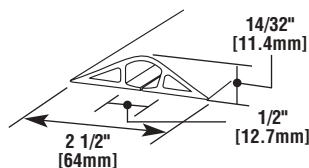

Conduct Ordering Information

Conduct Product Specifications

CATALOG NUMBER	COLOR	LENGTH	
		Inches	[mm]
BE1200-5	Beige	5'	[1.5m]
BE1200-5R*	Beige	5'	[1.5m]
BE1200-10	Beige	10'	[3.0m]
BE1200-50	Beige	50'	[15.2m]
BK1200-5	Black	5'	[1.5m]
BK1200-10	Black	10'	[3.0m]
BK1200-50	Black	50'	[15.2m]
BR1200-5	Brown	5'	[1.5m]
BR1200-5R*	Brown	5'	[1.5m]
BR1200-10	Brown	10'	[3.0m]
BR1200-50	Brown	50'	[15.2m]
GR1200-5	Gray	5'	[1.5m]
GR1200-5R*	Gray	5'	[1.5m]
GR1200-10	Gray	10'	[3.0m]
GR1200-50	Gray	50'	[15.2m]
YL1200-50	High Visibility Yellow	50'	[15.2m]
BE1400-5	Beige	5'	[1.5m]
BE1400-10	Beige	10'	[3.0m]
BE1400-50	Beige	50'	[15.2m]
BK1400-5	Black	5'	[1.5m]
BK1400-10	Black	10'	[3.0m]
BK1400-50	Black	50'	[15.2m]
BR1400-5	Brown	5'	[1.5m]
BR1400-10	Brown	10'	[3.0m]
BR1400-50	Brown	50'	[15.2m]
GR1400-5	Gray	5'	[1.5m]
GR1400-10	Gray	10'	[3.0m]
GR1400-50	Gray	50'	[15.2m]
YL1400-50	High Visibility Yellow	50'	[15.2m]
BE1600-5	Beige	5'	[1.5m]
BE1600-10	Beige	10'	[3.0m]
BE1600-25	Beige	25'	[7.6m]
BK1600-5	Black	5'	[1.5m]
BK1600-10	Black	10'	[3.0m]
BK1600-25	Black	25'	[7.6m]
BR1600-5	Brown	5'	[1.5m]
BR1600-10	Brown	10'	[3.0m]
BR1600-25	Brown	25'	[7.6m]
GR1600-5	Gray	5'	[1.5m]
GR1600-10	Gray	10'	[3.0m]
GR1600-25	Gray	25'	[7.6m]
YL1600-25	High Visibility Yellow	25'	[7.6m]

1200 Series