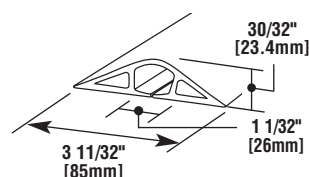

1600 Series