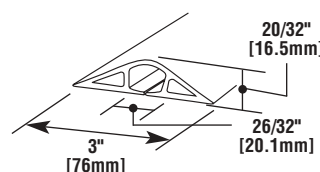

1400 Series