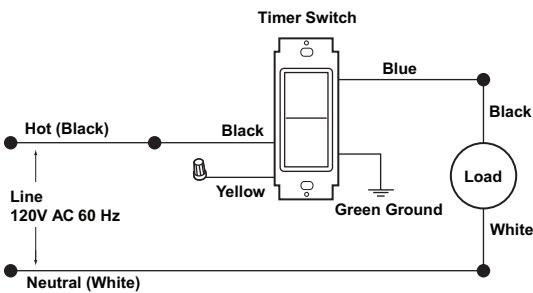

### WIRING DIAGRAMS

Vizia + Programmable  
Timer Switch

**VPT24-1P**  
Single Pole Wiring Application

**VPT24-1P**  
3-Way Wiring with Coordinating Remote Switch,  
VPOSR-10 (no LED) Application

**VPT24-1P**  
3-Way Wiring with Matching Remote Switch,  
VPOSR-1L (w/LED) Application

**LTBxx Series**  
Single Pole Wiring Application

**LTBxx Series**  
3-Way Wiring with Coordinating Remote Switch,  
VP0SR-10 (no LED) Application

**LTBxx Series**  
3-Way Wiring with Matching Remote Switch,  
VP0SR-1L (w/LED) Application

**LTTxx Series**  
Single Pole Wiring Application

**6651/6652**

Single Pole Wiring Application

3-Way Wiring with a 3-Way Switch

**Leviton Mfg. Co., Inc.**

201 North Service Road Melville, NY 11747 Tech Line: 1-800-824-3005 Fax: 1-800-832-9538 www.leviton.com  
© 2009 Leviton Manufacturing Co., Inc. All rights reserved. Subject to change without notice.