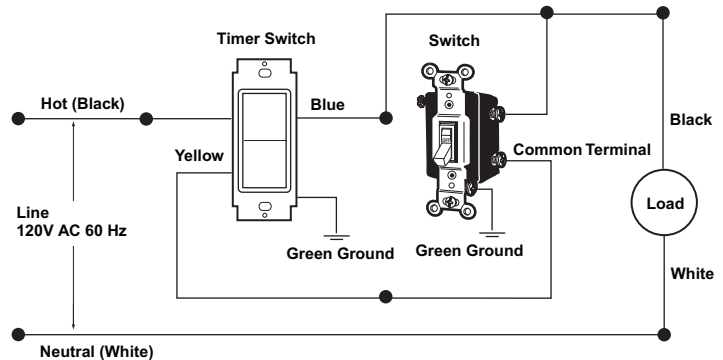

**LTBxx Series**  
Single Pole Wiring Application

**LTBxx Series**  
3-Way Wiring with Coordinating Remote Switch,  
VP0SR-10 (no LED) Application

**LTBxx Series**  
3-Way Wiring with Matching Remote Switch,  
VP0SR-1L (w/LED) Application

**LTTxx Series**  
Single Pole Wiring Application

**6651/6652**

Single Pole Wiring Application

3-Way Wiring with a 3-Way Switch

**Leviton Mfg. Co., Inc.**

201 North Service Road Melville, NY 11747 Tech Line: 1-800-824-3005 Fax: 1-800-832-9538 www.leviton.com  
© 2009 Leviton Manufacturing Co., Inc. All rights reserved. Subject to change without notice.