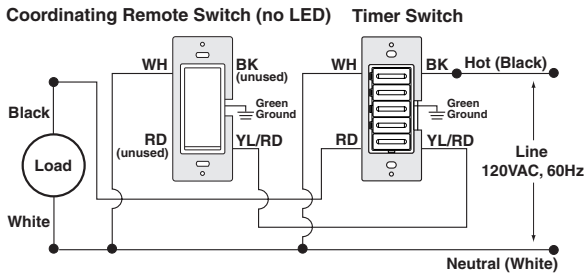

LTBxx Series
3-Way Wiring with Coordinating Remote Switch,
VP0SR-10 (no LED) Application