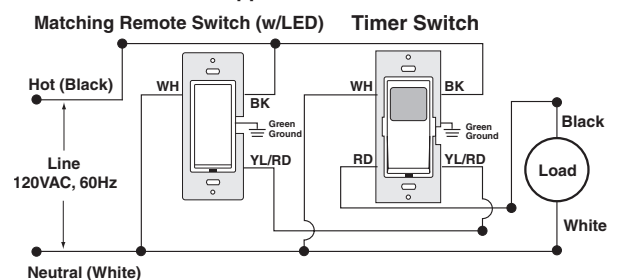

### DIMENSIONAL DRAWINGS

### WIRING DIAGRAMS

Vizia + Programmable  
Timer Switch

**VPT24-1P**  
Single Pole Wiring Application

**VPT24-1P**  
3-Way Wiring with Coordinating Remote Switch,  
VPOSR-10 (no LED) Application

**VPT24-1P**  
3-Way Wiring with Matching Remote Switch,  
VPOSR-1L (w/LED) Application