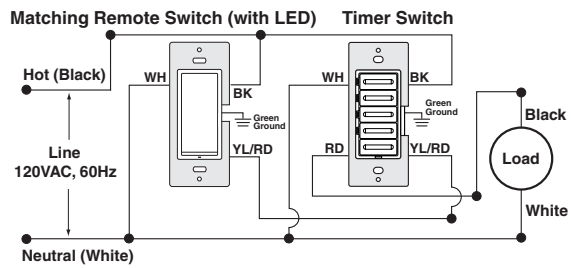

### DIMENSIONAL DRAWINGS

### WIRING DIAGRAMS

Vizia + Programmable  
Timer Switch

**VPT24-1P**  
Single Pole Wiring Application

**VPT24-1P**  
3-Way Wiring with Coordinating Remote Switch,  
VPOSR-10 (no LED) Application

**VPT24-1P**  
3-Way Wiring with Matching Remote Switch,  
VPOSR-1L (w/LED) Application

**Leviton Mfg. Co., Inc.**

201 North Service Road Melville, NY 11747 Tech Line: 1-800-824-3005 Fax: 1-800-832-9538 www.leviton.com  
 © 2009 Leviton Manufacturing Co., Inc. All rights reserved. Subject to change without notice.

**LTBxx Series**  
Single Pole Wiring Application

**LTBxx Series**  
3-Way Wiring with Coordinating Remote Switch,  
VP0SR-10 (no LED) Application

**LTBxx Series**  
3-Way Wiring with Matching Remote Switch,  
VP0SR-1L (w/LED) Application