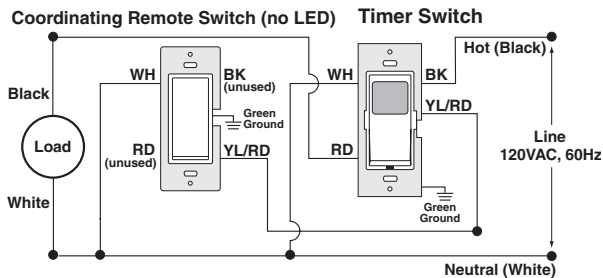

### DIMENSIONAL DRAWINGS

### WIRING DIAGRAMS

Vizia + Programmable  
Timer Switch

**VPT24-1P**  
Single Pole Wiring Application

**VPT24-1P**  
3-Way Wiring with Coordinating Remote Switch,  
VPOSR-10 (no LED) Application

**VPT24-1P**  
3-Way Wiring with Matching Remote Switch,  
VPOSR-1L (w/LED) Application