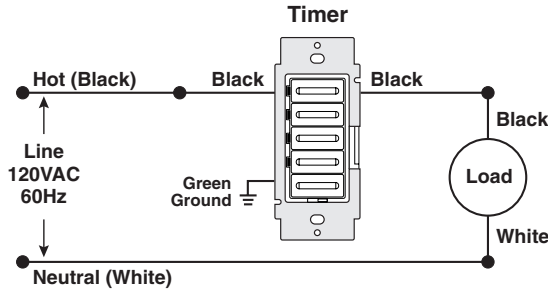

### WIRING DIAGRAMS

Vizia + Programmable  
Timer Switch

**VPT24-1P**  
Single Pole Wiring Application

**VPT24-1P**  
3-Way Wiring with Coordinating Remote Switch,  
VPOSR-10 (no LED) Application

**VPT24-1P**  
3-Way Wiring with Matching Remote Switch,  
VPOSR-1L (w/LED) Application

**LTBxx Series**  
Single Pole Wiring Application

**LTBxx Series**  
3-Way Wiring with Coordinating Remote Switch,  
VP0SR-10 (no LED) Application

**LTBxx Series**  
3-Way Wiring with Matching Remote Switch,  
VP0SR-1L (w/LED) Application

**LTTxx Series**  
Single Pole Wiring Application

**6651/6652**

Single Pole Wiring Application

3-Way Wiring with a 3-Way Switch

**Leviton Mfg. Co., Inc.**

201 North Service Road Melville, NY 11747 Tech Line: 1-800-824-3005 Fax: 1-800-832-9538 www.leviton.com  
© 2009 Leviton Manufacturing Co., Inc. All rights reserved. Subject to change without notice.