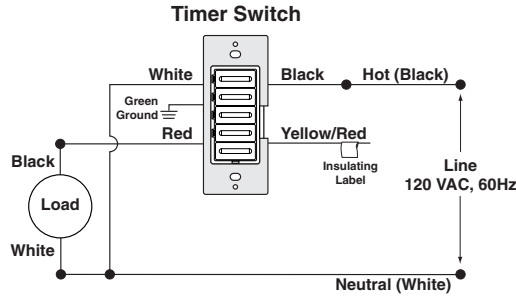

LTBxx Series
Single Pole Wiring Application