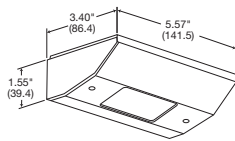

netSELECT® Multimedia Distribution

JLOAD™ Multimedia Outlet

Sold by:

HUBBELL Advantage

- Exclusive J-LOAD™ Combines High and Low Voltage into a Single Gang.
- Specialty Delivery Products Deliver Connectivity where Previously Impossible.
- Great Rooms, Kitchens, Labs, and Recreation Areas can all Benefit from These Products.
- Do More in a Single Gang.

JLOAD™ Multimedia Outlet, Loaded

Specifically designed to provide power, Category 5e and coaxial in a single gang box. Requires JLOAD™ Multimedia Box RJ600. Perfect for HDTV and computer use where a combination of power and data are needed. Includes Decorator frame, one Cat. 5e, one F-connector and one power receptacle 125V with voltage divider.

	15A/125V Tamper-Resistant Catalog No.	15A/125V Standard Catalog No.	20A/125V Tamper-Resistant Catalog No.	20A/125V Standard Catalog No.
Almond	RJ650ALTR	RJ650AL	RJ620ALTR	RJ620AL
Black	RJ650BKTR	RJ650BK	RJ620BKTR	RJ620BK
Gray	RJ650GYTR	RJ650GY	RJ620GYTR	RJ620GY
Ivory	RJ650ITR	RJ650I	RJ620ITR	RJ620I
Lt. Almond	RJ650LATR	RJ650LA	RJ620LATR	RJ620LA
White	RJ650WTR	RJ650W	RJ620WTR	RJ620W

JLOAD™ Multimedia Outlet, Unloaded

Includes Decorator frame with two open ports for custom configuration and one power receptacle 125V with voltage divider.

	15A/125V Tamper-Resistant Catalog No.	15A/125V Standard Catalog No.	20A/125V Tamper-Resistant Catalog No.	20A/125V Standard Catalog No.
Almond	RJ65ALTR	RJ65AL	RJ62ALTR	RJ62AL
Black	RJ65BKTR	RJ65BK	RJ62BKTR	RJ62BK
Gray	RJ65GYTR	RJ65GY	RJ62GYTR	RJ62GY
Ivory	RJ65ITR	RJ65I	RJ62ITR	RJ62I
Lt. Almond	RJ65LATR	RJ65LA	RJ62LATR	RJ62LA
White	RJ65WTR	RJ65W	RJ62WTR	RJ62W

JLOAD™ Multimedia Box