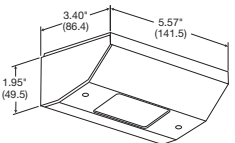

RU200SS

Under Cabinet/Counter Boxes provide a convenient, out-of-sight way to distribute power and voice/data. These boxes comply with the NEC® for kitchen receptacles, with placement not more than 20 inches above the counter surface. They can also be placed under counter islands, not lower than 15 inches from the surface.

- Available with nylon or metal cover.
- Custom configurable, accepts any decorator style device.
- Mounting hardware included.
- UL Listed E31999 and CSA Certified under cabinet boxes.

Slim Fit Box

Offers the slimmest, sleekest, most stylish option for low profile, out-of-sight mounting. Devices sold separately.

Material/Color	Catalog No.
Stainless Finish	RU100SS
White Metal	RU100W
White Nylon	RU170W*

* Steel box with Nylon cover

GFCI Fit Box

Designed specifically for GFCI or JLOAD™ accommodation where internal wiring space is needed. Devices sold separately.

Material/Color	Catalog No.
Stainless Finish	RU200SS
White Metal	RU200W
White Nylon	RU270W*

* Steel box with Nylon cover

NEC® is a registered trademark of the National Fire Protection Association (NFPA).