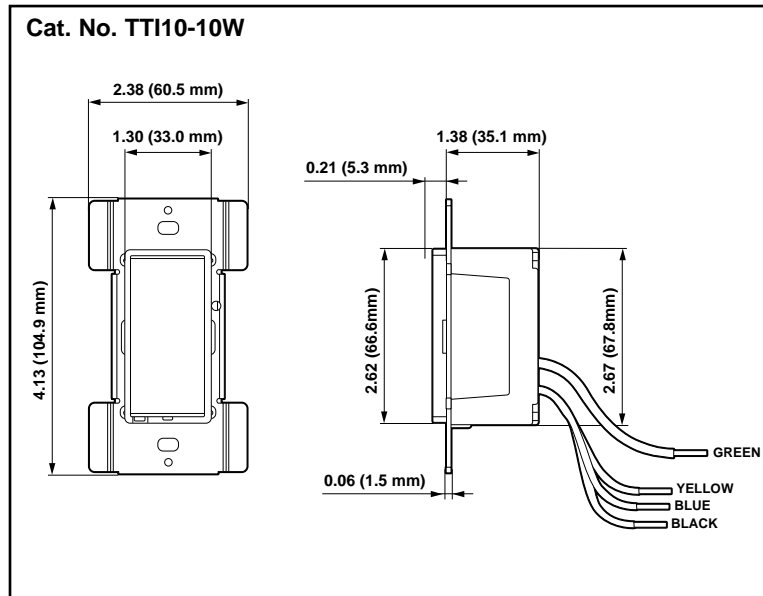

Ordering Information

Cat. No.	Rating	Description
6606	600W	Incandescent Touch Dimmer, Single-Pole Only
TTI06	600W	Incandescent
TTI10	1000W	Incandescent
TTM10	1000VA	For Magnetic Low-Voltage Lighting
TT00R	Remote	Multi-Location Dimming Remote
TTKIT-00A	Dimmer Color Change Kit	Almond
TTKTR-00E	Remote Color Change Kit	Black

True Touch Dimmers and Color Change Kits are available in a wide variety of colors.

NOTE: This is a partial listing of True Touch dimmers for quick reference purposes. To see a complete listing of True Touch dimmers, refer to the D501 catalogue or the lighting controls catalog.