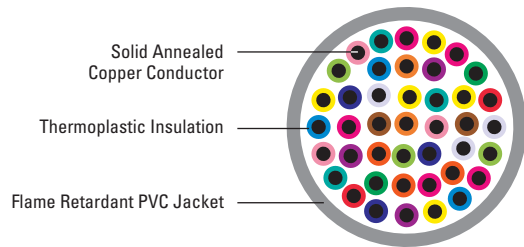

# Category 3 CMR/CMP

2-Pair – 400-Pair

Specifications	
<b>Pair Count</b>	Available in 2-pair up to 400-pair
<b>Conductor</b>	Solid annealed copper
<b>AWG (mm)</b>	24 (0.51)
<b>Insulation</b>	Thermoplastic
<b>Jacket</b>	CMR: Flame retardant (FR) PVC CMP: FR, low smoke PVC
<b>Characteristic Impedance (Ohms)</b>	100 ± 15
<b>Performance Compliance</b>	UL 444 CSA C22.2 No. 214-08 UL 1666 NFPA 262 ANSI/TIA-568-C.2 ANSI/ICEA S-90-661-2008 RoHS-compliant
<b>NRTL Programs</b>	UL, c(UL) Listed CMR UL, c(UL) Listed CMP

## Product Description

The ideal choice for LAN transmission with specified bandwidth up to 16 MHz. These cables are used for voice and data communications and can handle application bandwidths up to 16 MHz. Other uses for these cables include indoor use on customer premises for the interconnection of telephone key systems, PBX and intercom systems. Product is offered for both plenum (CMP) and riser (CMR) applications.

## Features

- CMR and CMP constructions use extremely flexible, FR-PVC jacket
- Jacket color options
- Band marked or striped insulated conductors