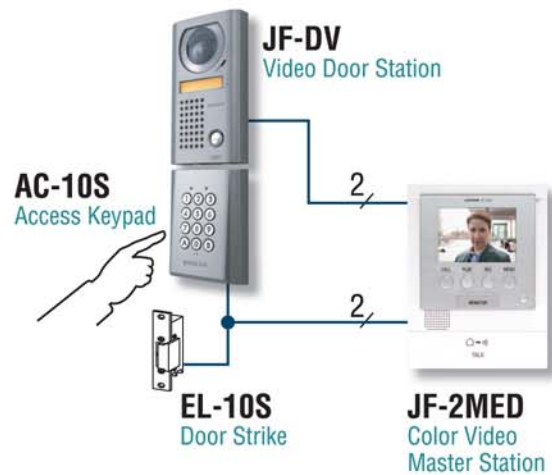

JF Series sample drawing*