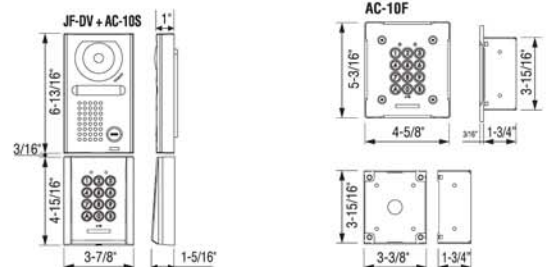

Unit Dimensions: