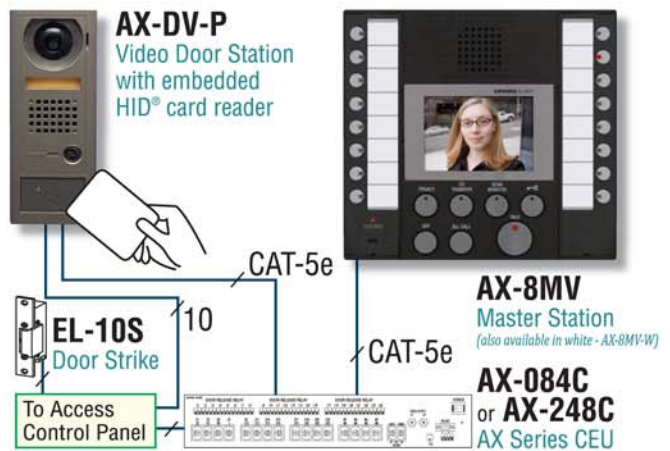

AX Series sample drawing*