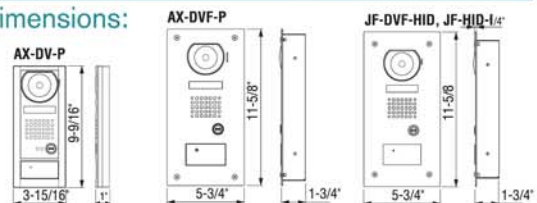

AX Series sample drawing*

*power requirements not illustrated

Unit Dimensions:

Card Readers

Embedded in Video Door Stations

- Video + audio + card reader = **All-in-One** access control solution
- Preserves building aesthetics
- Save on install time
- Requires third party access panel

AX Series sample drawing*

Unit Dimensions:

Distributed by:

#95212 Access Control 7/08

ISO-14001 Certified

Aiphone Co. Ltd.

ISO 9001:2000 Certified

Aiphone Corp.