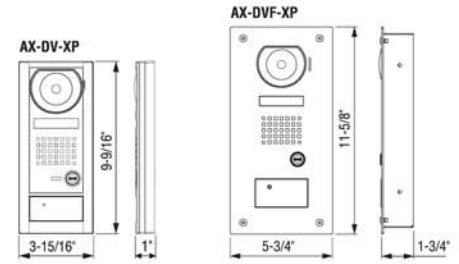

AX Series sample drawing*

*power requirements not illustrated

Unit Dimensions:

Card Readers

Embedded in Video Door Stations

- Video + audio + card reader = **All-in-One** access control solution
- Preserves building aesthetics
- Save on install time
- Requires third party access panel