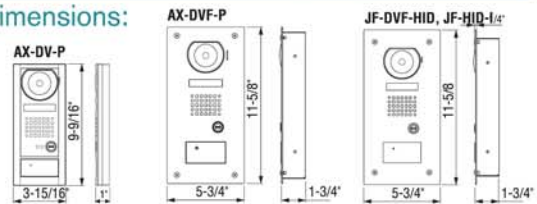

AX Series sample drawing*

*power requirements not illustrated

Unit Dimensions:

Card Readers

Embedded in Video Door Stations

- Video + audio + card reader = **All-in-One** access control solution
- Preserves building aesthetics
- Save on install time
- Requires third party access panel

AX-DV-P

AX-DV-P
AX Series Integratable Communication

JF-DVF-HID-I

JF-DVF-HID-I
JF Series Color Video System

GH Series Multi-Tenant Video Entry System

HID-SS Proximity Card Reader
Shown with 2-gang door station

AX Series sample drawing*

Unit Dimensions:

Access Control for...

- Office towers • Financial centers • School campuses
- Hospitals • Residential estates • Government buildings

Aiphone has card reader solutions for many different applications. The AX Series integrates with CCTV systems to provide communication with video monitoring capabilities while the affordable JF Series is ideal for smaller projects and the GH Series is designed for multi-tenant buildings.