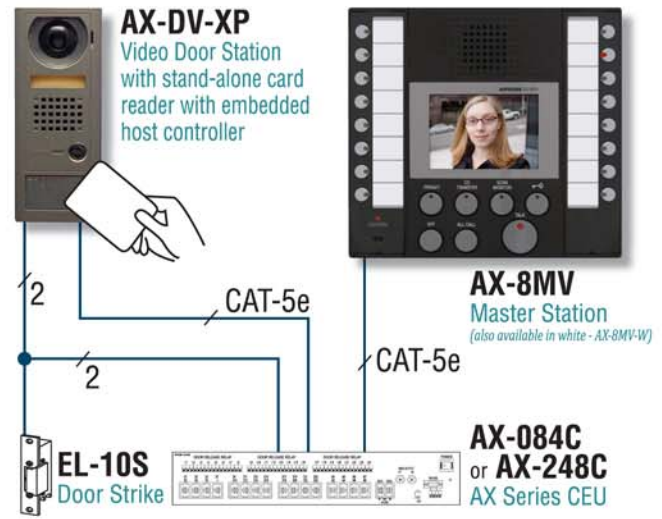

With up to 100 user codes, Aiphone's Access Control Keypad allows for quick and easy access to secured areas. The AC-10S matches the design of the JF-Series JF-DV video door station. This system supports up to 2 doors and 3 master stations.

AX-DV-XP

AX-DVF-XP

XP Kit

AX Series Integratable Communication Color Video Door Stations Includes keypad, program cards, 10 blank cards

"Communication at locked entrances is key especially for those who might be missing theirs."

Access Control for...

- Office parks • School portables • Single family homes
- Retail • Clinics • Restaurants • Secured work areas

The easiest and most cost effective way to install access control devices with communication capabilities. The AX Series allows users to view additional CCTV images on the master stations while door call-ins may be transferred to a telephone line for the best in security integration.

AX Series sample drawing*

*power requirements not illustrated

Unit Dimensions:

Card Readers

Embedded in Video Door Stations

- Video + audio + card reader = **All-in-One** access control solution
- Preserves building aesthetics
- Save on install time
- Requires third party access panel