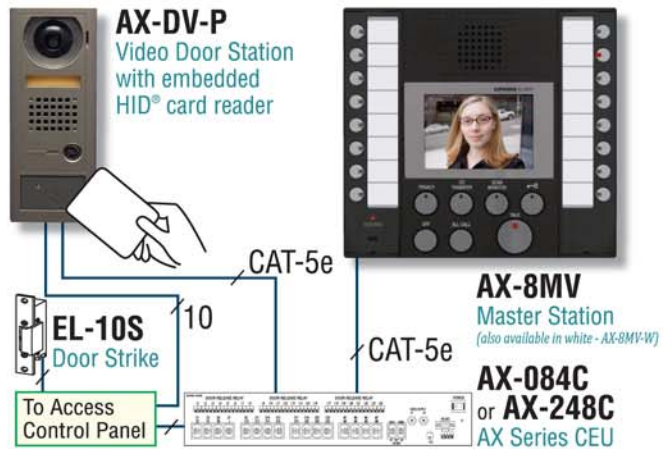

AX Series sample drawing*

*power requirements not illustrated

Unit Dimensions:

Card Readers

Embedded in Video Door Stations

- Video + audio + card reader = **All-in-One** access control solution
- Preserves building aesthetics
- Save on install time
- Requires third party access panel

AX-DV-P

AX-DV-P
AX Series Integratable Communication

JF-DVF-HID-I

JF-DVF-HID-I
JF Series Color Video System

GH Series Multi-Tenant Video Entry System

HID-SS Proximity Card Reader
Shown with 2-gang door station

AX Series sample drawing*

Unit Dimensions:

Access Control for...

- Office towers • Financial centers • School campuses
- Hospitals • Residential estates • Government buildings

Aiphone has card reader solutions for many different applications. The AX Series integrates with CCTV systems to provide communication with video monitoring capabilities while the affordable JF Series is ideal for smaller projects and the GH Series is designed for multi-tenant buildings.