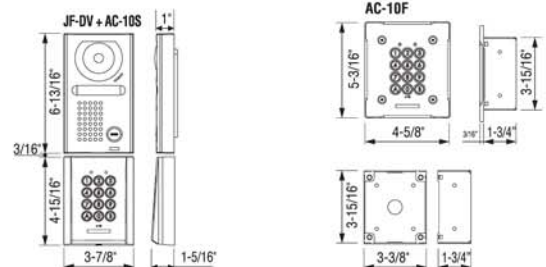

JF Series sample drawing*

*power requirements not illustrated

Unit Dimensions:

Sold by:

TWAcComm.com
http://www.TWAcComm.com
Toll Free: (877) 389-0000

Card Access

Stand-alone Prox Reader

- **No access panel** necessary
- Easy-to-install & program
- Cost effective
- Video + audio + card reader = **All-in-One** access control solution