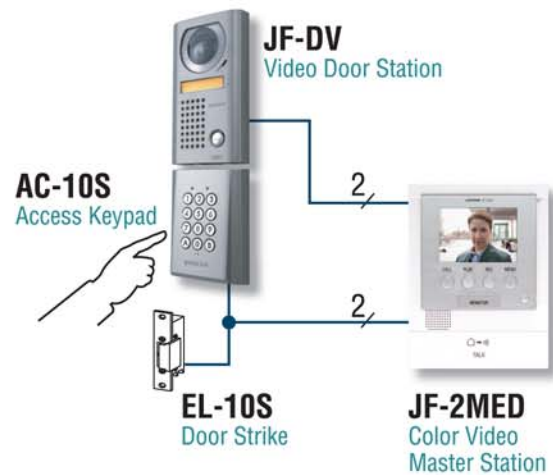

JF Series sample drawing*

*power requirements not illustrated