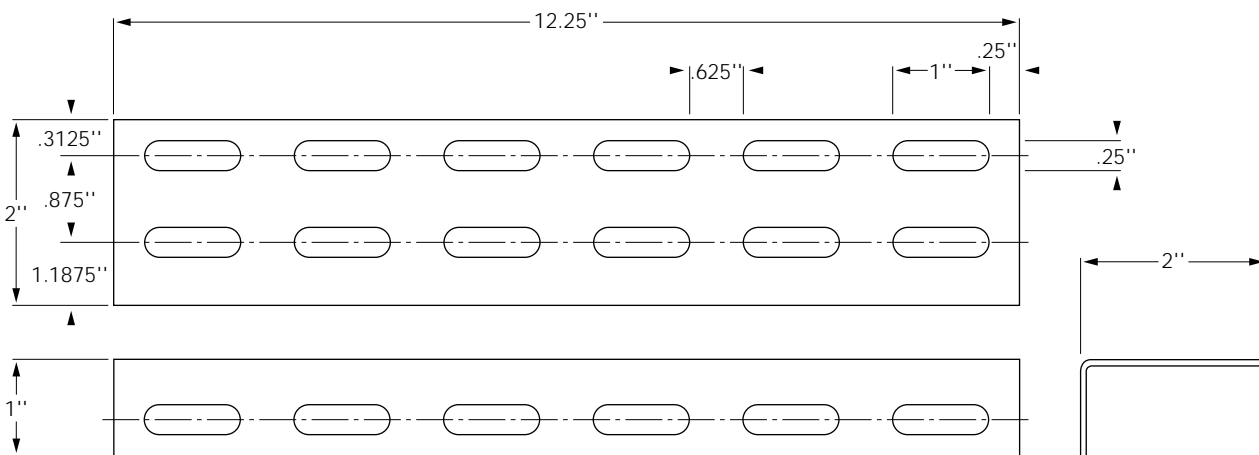

# Wall Termination Angle

**EZTray™**

- Wall Termination Angle works in a variety of ways to support EZ Tray in telecommunications closets, equipment rooms, risers, etc.
- Slotted design adapts to any configuration.
- Corrosion resistant pre-galvanized finish.

Part #	Description	lb.	Pk. qty.
HB2	Wall Termination Angle	0.3	1

**CABLOFIL** <sup>INC.</sup>  
 INNOVATORS IN CABLE MANAGEMENT

tel 618-566-3230  
 800-658-4641  
 fax 618-566-3250  
[www.cablofil.com](http://www.cablofil.com)