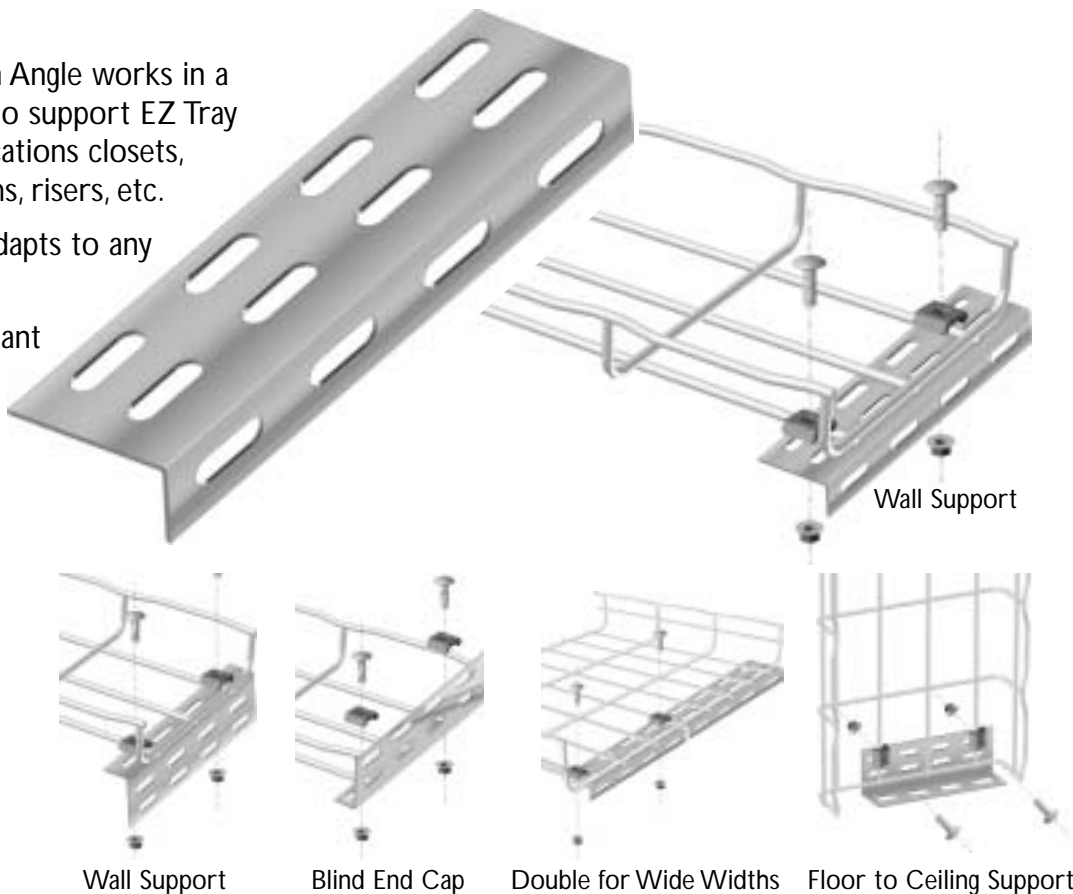

# Wall Termination Angle

**EZTray™**

- Wall Termination Angle works in a variety of ways to support EZ Tray in telecommunications closets, equipment rooms, risers, etc.
- Slotted design adapts to any configuration.
- Corrosion resistant pre-galvanized finish.