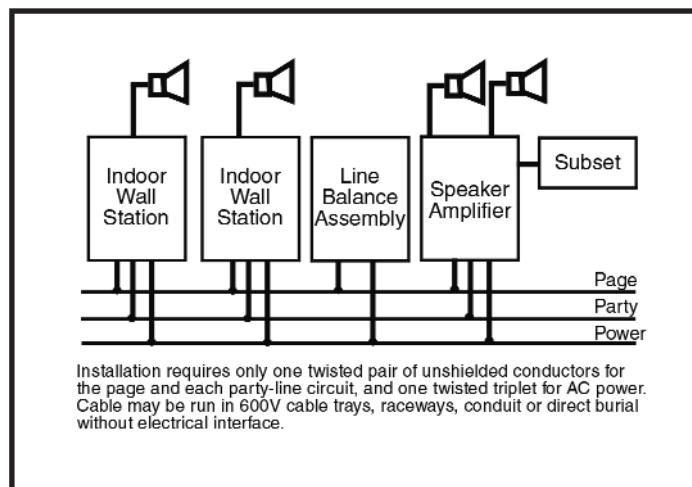

The GAI-Tronics Page/Party® System is a distributed amplifier system. Each indoor, outdoor, or hazardous area wall station contains a power amplifier for driving speakers. This configuration offers a major advantage: when an amplifier is removed, only the associated speaker is inoperable; all other system speakers will continue to broadcast pages.

All Page/Party® station amplifiers are electronically paralleled, and systems may be expanded by extending cable from the nearest amplifier or junction box. A single resistance load is required for each page and party line circuit to establish line impedance and minimize effects of stray induced hum or noise signals. For ease of adjustment, a GAI-Tronics line balance assembly should be placed near the center of the system.