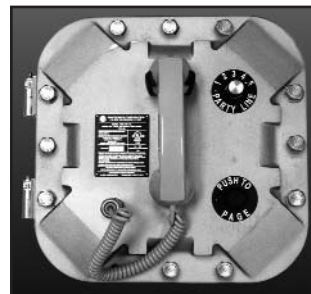

Hazardous Area Stations For Division 1 / Zone 1 Areas

Features

- **Explosionproof housing**
- **Intrinsically-safe handset**
- **Indoor and outdoor models available**
- **Hazardous area approvals - Listed to UL, cUL, and ATEX standards**
- **Modular design reduces spare part investment**
- **Noise-cancelling microphone**
- **Durable housing**
- **Hearing aid compatible handset**
- **Minimal maintenance**
- **Powerful 12 watt amplifier**

GAI-Tronics hazardous area Page/Party® Stations are designed for Division 1 and Zone 1 classified areas where all-paging and common-talking are required. Three types of stations are available: speaker amplifier stations, single-party stations, and multi-party stations.

The integral speaker amplifier can power remote speakers or driver and horn units. The units are gasketed for extra protection against dust and moisture.

Each Indoor and Outdoor Handset Station includes a front panel pushbutton for all-paging; a durable 6-foot PVC coil cord; a noise-cancelling microphone for reduced transmission of background noise; and sidetone circuitry to reduce amplification of the user's voice into the earpiece. An electrical safety barrier is mounted inside the housing to provide intrinsically-safe connections to the handset. Multi-party stations include a durable rotary switch for party line selection.

For Page/Party® specifications please visit our website at www.gai-tronics.com

Sold by: