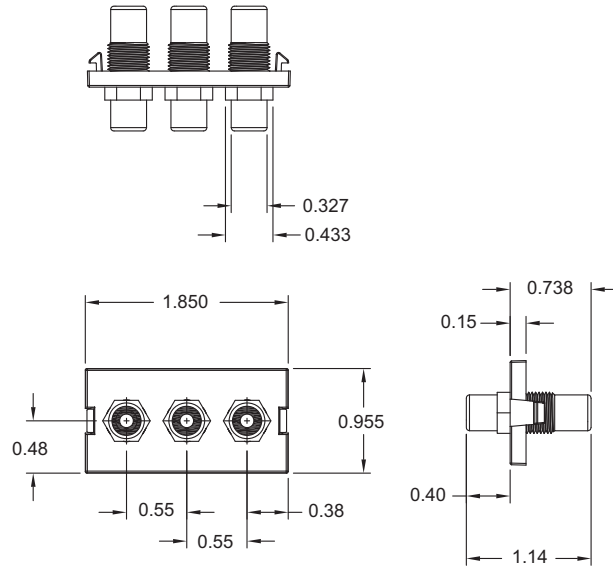

iSTATION™ RCA Component, Feed-thru AV Modules

See RCA Insulator Color Chart below for application.

Description	Catalog No.
RCA (3) Component Coupler, Feed-thru	IMCRF1XX
XX = Color: "AL" = Almond; "BK" = Black; "EI" = Electric Ivory; "GY" = Gray; "LA" = Light Almond; "OW" = Office White; "W" = White.	

DIMENSIONS

RCA INSULATOR COLOR: APPLICATIONS

Color	Audio	Video
Red	Right Signal	Component - Red (Pr/Cr)
White	Left Signal	
Yellow		Composite
Blue		Component - Blue (Pb/Cb)
Green		Component - Green (Y)
Black	Mono/Right	
Orange	Digital (S/PDIF)	Digital (S/PDIF)

iSTATION™ COMPATIBLE

Work Station and Cross-Connect Solutions

- iSTATION™ front-loading plates
- UDX iSTATION™ Multimedia Panels
- iFRAME® Vertical Patch Panel

Hubbell Delivery System

- Hubbell SystemOne Poke-Thrus and Floor Boxes
- Hubbell Surface Raceway, Metal and Non-Metallic
- Multi-Connect™ Wall Boxes/Conference Table Boxes