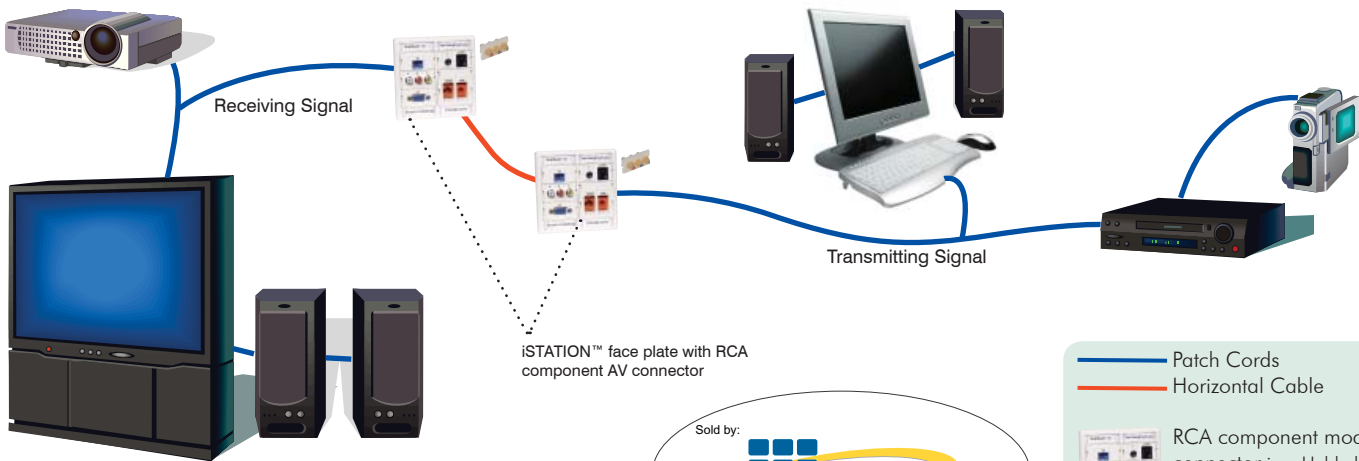

iSTATION™ COMPATIBLE

Work Station and Cross-Connect Solutions

- iSTATION™ front-loading plates
- UDX iSTATION™ Multimedia Panels
- iFRAME® Vertical Patch Panel

Hubbell Delivery System

- Hubbell SystemOne Poke-Thrus and Floor Boxes
- Hubbell Surface Raceway, Metal and Non-Metallic
- Multi-Connect™ Wall Boxes/Conference Table Boxes

TYPICAL APPLICATION

— Patch Cords
 — Horizontal Cable

RCA component module/connector in a Hubbell iSTATION™ face plate.

Hubbell Premise Wiring

HUBBELL INCORPORATED (Delaware)
 14 Lord's Hill Road • Stonington, CT 06378-0901 • (860) 535-8326 • 800-626-0005
 Fax: (860) 535-8328 • Internet site: <http://www.hubbell-premise.com>