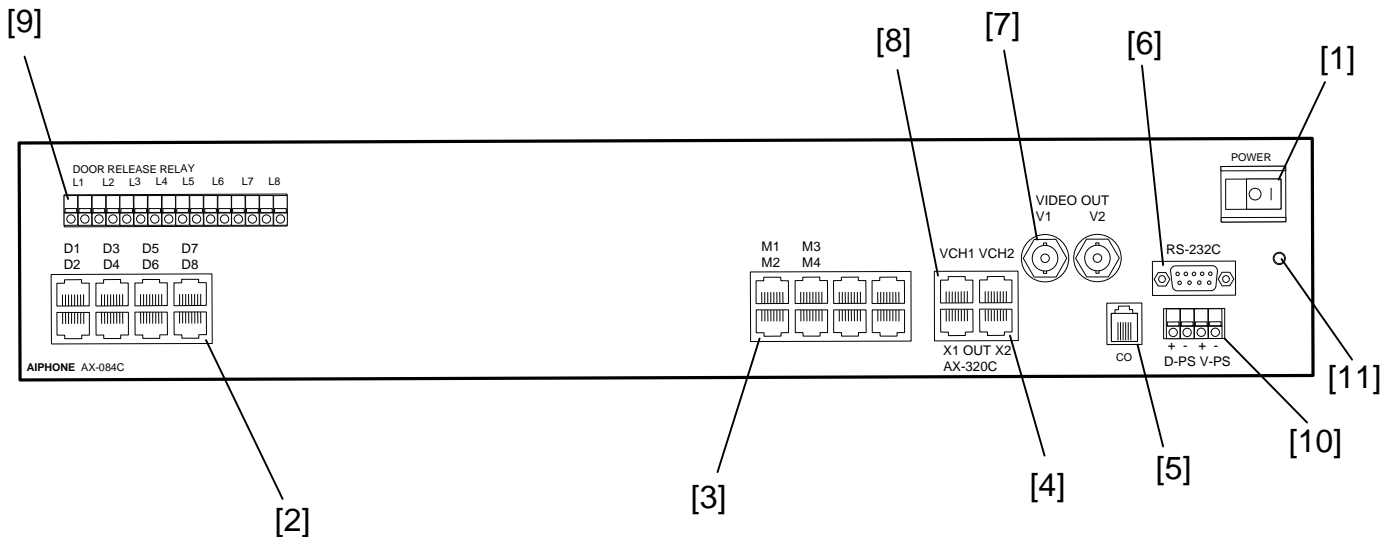

AX-084C

Central Exchange Unit for AX Series

FEATURE CALL-OUTS: