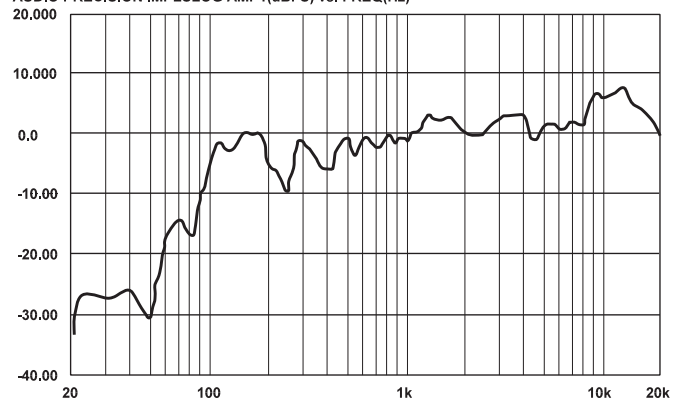

AUDIO PRECISION IMPLSLOG AMP1(dBFS) vs. FREQ(Hz)

FG30

Power (RMS):	30 watts
Frequency Range:	80 Hz to 20 kHz
SPL (1W, 1M):	86 dB
Inputs:	8-ohm and 70V
Taps:	10, 15, 20, 30 watts/switch selected
Connections:	Color-coded push terminals
Dimensions:	5-7/8" W x 9" H x 5-5/8" D
Weight:	6 lb.
Typical Applications:	BGM/FGM/Paging in restaurants, stores, lounges, conference/multi-media rooms, transportation terminals