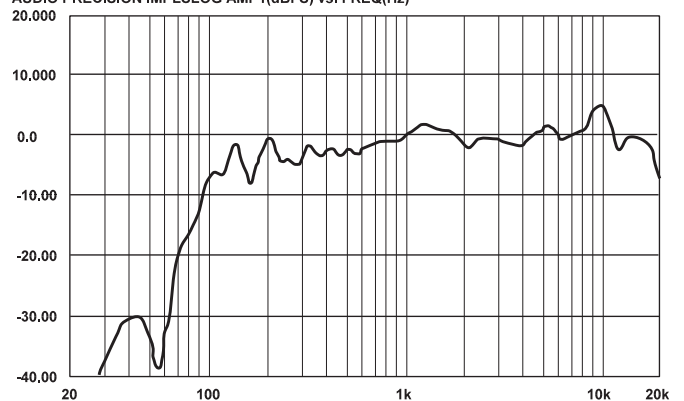

AUDIO PRECISION IMPLSLOG AMP1(dBFS) vs. FREQ(Hz)

BOGEN®
COMMUNICATIONS, INC.

50 Spring Street, Ramsey, NJ 07446
201-934-8500 FAX: 201-934-9832
Web Site: www.bogen.com