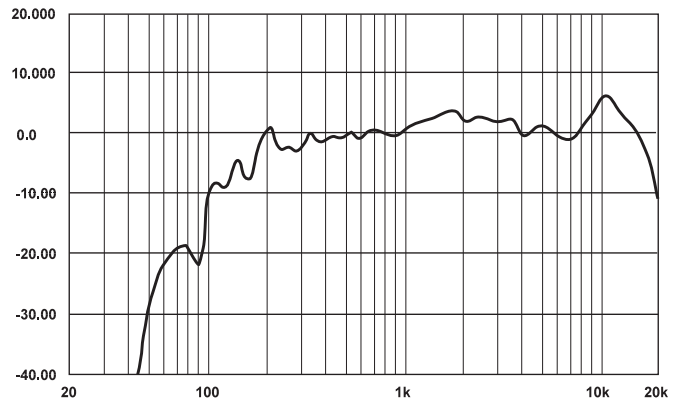

BOGEN®

Specifications subject to change without notice.
© 2002 Bogen Communications, Inc.
Part No. 54-7867-02C 0610

Technical Specifications

FG15(B/W)

Power (RMS):	15 watts
Frequency Range:	100 Hz to 20 kHz
SPL (1W, 1M):	86 dB
Inputs:	8-ohm and 70V
Taps:	1, 2, 4, 7.5, 15 watts/switch selected
Connections:	Screw terminals
Dimensions:	4-5/8" W x 7-1/4" H x 5" D
Weight:	4 lb.
Typical Applications:	Background music/paging in offices, waiting rooms, small restaurants

AUDIO PRECISION IMPLSLOG AMP1(dBFS) vs. FREQ(Hz)

FG20S

Power (RMS):	20 watts
Frequency Range:	80 Hz to 20 kHz
SPL (1W, 1M):	84 dB
Inputs:	8-ohm and 70V
Taps:	5, 10, 15, 20 watts/switch selected
Connections:	Color-coded push terminals, stainless steel contacts
Dimensions:	5-7/8" W x 9" H x 5-5/8" D
Compliance:	Splashproof to IEC529 IPX5 standard
Weight:	6 lb.
Typical Applications:	BGM/FGM/Paging in outdoor waiting areas; restaurant/lounge use