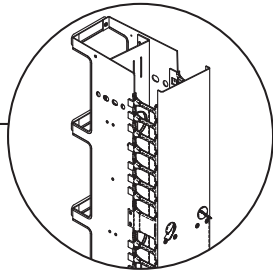

CCS Combination Cabling Section

The CCS Combination Cabling Section offers the best of CPI's cabling sections, but with added design features. This cabling section is double-sided with the front side featuring plastic cable guides (like those used on the MCS Master Cabling Section) while the back retains the classic VCS Vertical Cabling Section design.

- 1U cable guides on the front designed for fanning and managing patch cords
- Open cabling section on the rear provides easy access and routes cable bundles feeding into the back of patch panels
- Edge-protected pass through ports make it easy to route cable from front to back; vertical slots along the center separator secure cable bundles neatly with optional Saf-T-Grip® Cable Management Straps
- Plastic Cable Guides meet UL 94V-0 Flame Resistant standards
- Innovative SwitchGate Door/Cover (front) is easily opened from the right or left and can be removed so that cable does not have to thread through guides
- Attach to Standard Racks, Universal Racks, QuadraRack or Adjustable QuadraRack frames
- Mounting hardware and doors are included