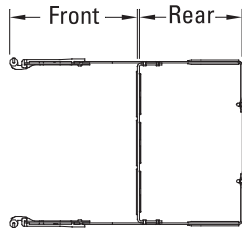

Usable Depth

For 3"D (80 mm) Rack Version:

Front=5.90" (149.9 mm); Rear=5.35" (135.9 mm)

For 6"D (150 mm) Rack Version:

Front=7.40" (188.0 mm); Rear=6.85" (174.0 mm)

Part Number 3"D (80 mm) Racks	Height ft (m)	Depth in (mm)	Shipping Weight lb (kg)
3.65"W (92.7 mm)			
30161-701	6 (1.8)	12.24 (311)	25 (11.3)
30161-703	7 (2.1)	12.24 (311)	29 (13.2)
30161-705	7.6 (2.3)	12.24 (311)	31 (14.1)
30161-715	8 (2.4)	12.24 (311)	33 (15.0)
30161-708	9 (2.7)	12.24 (311)	38 (17.2)
6"W (150 mm)			
30162-701	6 (1.8)	12.24 (311)	29 (13.2)
30162-703	7 (2.1)	12.24 (311)	34 (15.4)
30162-705	7.6 (2.3)	12.24 (311)	37 (16.8)
30162-715	8 (2.4)	12.24 (311)	39 (17.7)
30162-708	9 (2.7)	12.24 (311)	44 (20.0)
10"W (250 mm)			
30163-701	6 (1.8)	12.24 (311)	40 (18.1)
30163-703	7 (2.1)	12.24 (311)	46 (20.9)
30163-705	7.6 (2.3)	12.24 (311)	50 (22.7)
30163-715	8 (2.4)	12.24 (311)	53 (24.0)
30163-708	9 (2.7)	12.24 (311)	59 (26.8)

Part Number 6"D (150 mm) Racks	Height ft (m)	Depth in (mm)	Shipping Weight lb (kg)
3.65"W (92.7 mm)			
30164-701	6 (1.8)	14.61 (371)	28 (12.7)
30164-703	7 (2.1)	14.61 (371)	33 (15.0)
30164-705	7.6 (2.3)	14.61 (371)	36 (16.3)
30164-715	8 (2.4)	14.61 (371)	38 (17.2)
30164-708	9 (2.7)	14.61 (371)	43 (19.5)
6"W (150 mm)			
30165-701	6 (1.8)	14.61 (371)	33 (15.0)
30165-703	7 (2.1)	14.61 (371)	38 (17.2)
30165-705	7.6 (2.3)	14.61 (371)	41 (18.6)
30165-715	8 (2.4)	14.61 (371)	44 (20.0)
30165-708	9 (2.7)	14.61 (371)	49 (22.2)
10"W (250 mm)			
30166-701	6 (1.8)	14.61 (371)	42 (19.1)
30166-703	7 (2.1)	14.61 (371)	49 (22.2)
30166-705	7.6 (2.3)	14.61 (371)	53 (24.0)
30166-715	8 (2.4)	14.61 (371)	56 (25.4)
30166-708	9 (2.7)	14.61 (371)	63 (28.6)

Color is black.