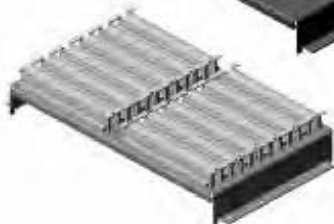

12804-701

12805-X01

12803-701

13287-501

13288-501

Vertical Cable Managers listed here are for Cube-iT Plus Cabinets only. 13485-760; for 60”H (1520 mm) 13485-772; for 72”H (1830 mm)

11837-X01

Cube-iT PLUS® Accessories

Fan Kit

Attaches over the vents in the side of the Cube-iT Plus Cabinet, draws air into the cabinet, pressurizing the cabinet and forcing warm air out of the side vents. Fan Filter Kit reduces dust and can be mounted internally for security or externally for convenience, filter kit and filters sold separately. Includes mounting hardware & cable ties. Available in 115 VAC, 50/60 Hz, 37 dB Fan with 5’L (1.5 m) attached power cord and NEMA 5-15 plug; and 230 VAC, 50/60 Hz, 37 dB Fan with 5’L (1.5 m) attached power cord and NEMA 6-15P plug.

Termination Block Panel

Attaches to rear panel of Cube-iT Plus Cabinet. Supports six 110D-style 100-pair blocks or four 66-style blocks/H89D brackets. Clear finish.

Vertical Cable Manager

Vertical Cable Managers can be used in 60”H (1520 mm) and 72”H (1830 mm) cabinets only. Openings align with rack-mount units, 2.7”W x 5”D (69 mm x 130 mm) usable interior space. Adjusts front-to-rear within cabinet, fingers manage patch cords. Must be installed before rack-mount equipment.