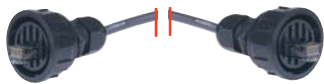

NEMA 4X Box

Ports	Cat. No.
1	HI14XGY*
2	HI24XGY*
4	HI44XGY*
6	HI64XGY*

Stainless Steel

Ports	Cat. No.
1	HI1CBSS*
2	HI2CBSS*

* Available Q3-2004.

NEMA 4/12 Box

Port	Cat. No.
1	HI1CBG*
2	HI2CBG*

* Available Q3-2004.

Portable Outlet with Strain Relief Kit

Port	Cat. No.
1	HI1POB*
Multiport	HIPOB*

* Available Q3-2004.

HI-Impact™ Cords

Call for additional product information

HI-Impact to HI-Impact Connector

Type	Cat. No.
Cat 6	HI6XXEE*
Cat 5e	HI5EXXEE
Cat 5e, Shielded	HI5ESXXEE**
F-type	HIFXXEE**
M12, 4-position female	HIM12XXEE**