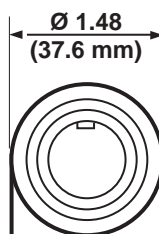

MULTI-WAY CONNECTOR—FEMALE TO FEMALE—Cat. No. 16A24