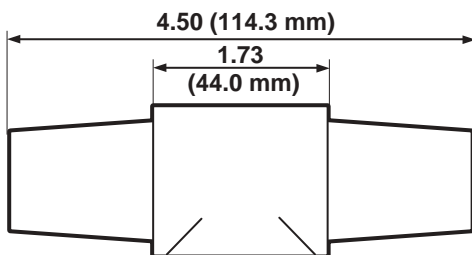

TESTING & CODE COMPLIANCE

- UL Listed E-13399
- CSA Certified LR-406
- NEMA 3R-Rated for use in outside locations

MULTI-WAY CONNECTOR—FEMALE TO FEMALE—Cat. No. 16A24