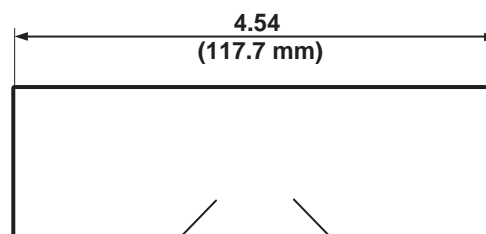

MULTI-WAY CONNECTOR—MALE TO MALE—Cat. No. 16A25