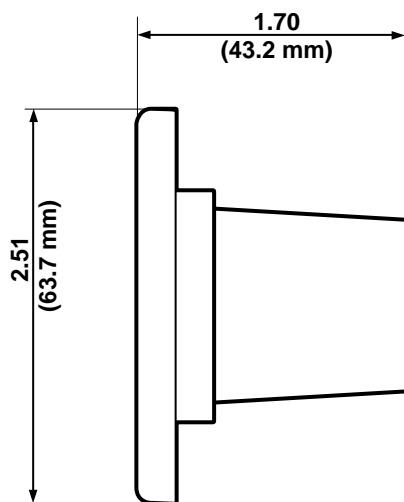

### Snap Back Cover—for Male and Female Panel Receptacle

COLOR	CAT. NO.
Black	16S21-E
White	16S21-W
Red	16S21-R
Blue	16S21-B
Green	16S21-G
Yellow	16S21-Y
Orange	16S21-O
Brown	16S21-H

16S21-E mounted on 16R24-14R