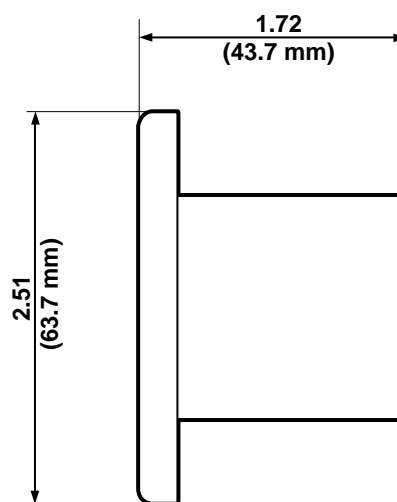

FEMALE PROTECTIVE CAP
Cat. No. 16P22