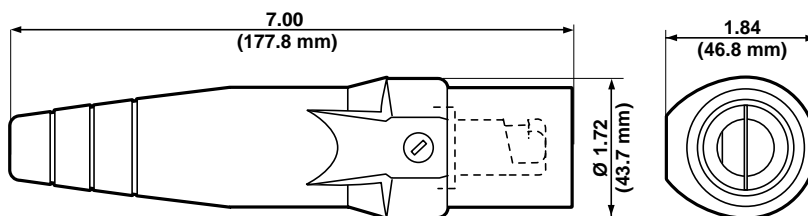

16 Series — Taper Nose — Up to 400 AMP,* 600V

Male Detachable Plug—Crimped (Cable Size: #2–#1)

COLOR	COMPLETE CAT. NO.	CONTACT CAT. NO.	INSULATOR CAT. NO.
Black	16D25-E	16D25-C	16SDM-22E
White	16D25-W	16D25-C	16SDM-22W
Red	16D25-R	16D25-C	16SDM-22R
Blue	16D25-B	16D25-C	16SDM-22B
Green	16D25-G	16D25-C	16SDM-22G
Yellow	16D25-Y	16D25-C	16SDM-22Y
Orange	16D25-O	16D25-C	16SDM-22O
Brown	16D25-H	16D25-C	16SDM-22H

Female Detachable Plug—Crimped (Cable Size: #2–#1)

COLOR	COMPLETE CAT. NO.	CONTACT CAT. NO.	INSULATOR CAT. NO.
Black	16D34-E	16D34-C	16SDF-22E
White	16D34-W	16D34-C	16SDF-22W
Red	16D34-R	16D34-C	16SDF-22R
Blue	16D34-B	16D34-C	16SDF-22B
Green	16D34-G	16D34-C	16SDF-22G
Yellow	16D34-Y	16D34-C	16SDF-22Y
Orange	16D34-O	16D34-C	16SDF-22O
Brown	16D34-H	16D34-C	16SDF-22H

SPECIFICATIONS & FEATURES

- Leviton ECT 16 Series Taper Nose products are the connectors of choice for concerts, sound stages, movie making, television production, sporting events and conventions.

MALE DETACHABLE PLUG—CRIMPED
Cat. No. 16D25