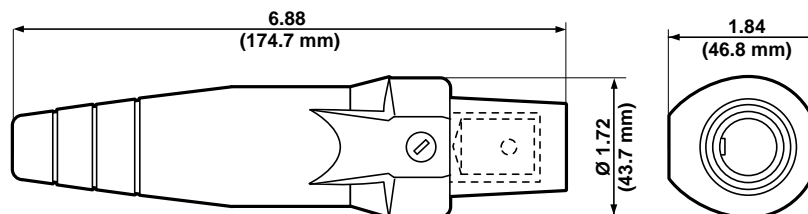

Female Detachable Plug—Crimped (Cable Size: #2–#1)

COLOR	COMPLETE CAT. NO.	CONTACT CAT. NO.	INSULATOR CAT. NO.
Black	16D34-E	16D34-C	16SDF-22E
White	16D34-W	16D34-C	16SDF-22W
Red	16D34-R	16D34-C	16SDF-22R
Blue	16D34-B	16D34-C	16SDF-22B
Green	16D34-G	16D34-C	16SDF-22G
Yellow	16D34-Y	16D34-C	16SDF-22Y
Orange	16D34-O	16D34-C	16SDF-22O
Brown	16D34-H	16D34-C	16SDF-22H

SPECIFICATIONS & FEATURES

- Leviton ECT 16 Series Taper Nose products are the connectors of choice for concerts, sound stages, movie making, television production, sporting events and conventions.

MALE DETACHABLE PLUG—CRIMPED
Cat. No. 16D25