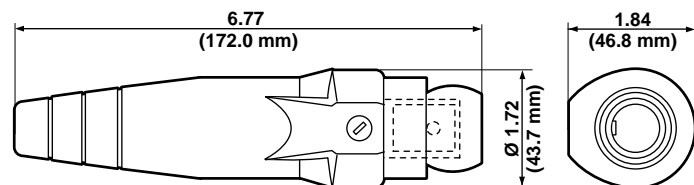

FEMALE DETACHABLE PLUG—DOUBLE SET SCREW
Cat. No. 18D31 and Cat. No. 18D33