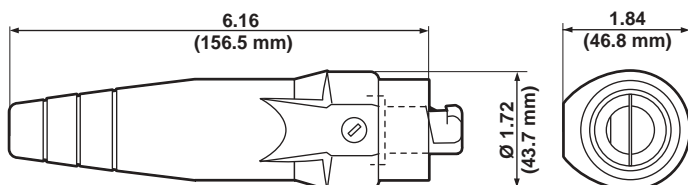

TESTING & CODE COMPLIANCE

- UL Listed E-13399
- CSA Certified LR-406

MALE DETACHABLE PLUG—DOUBLE SET SCREW
Cat. No. 18D22 and Cat. No. 18D24