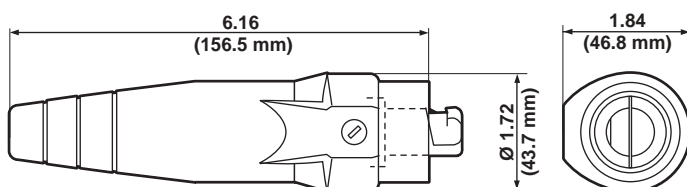

SPECIFICATIONS & FEATURES

- The 18 Series Ball Nose pin and sleeve type plugs, receptacles and connectors are used by the broadcast industry in Canada, as well as the welding industry in the United States

MALE DETACHABLE PLUG—SINGLE SET SCREW
Cat. No. 18D21 and Cat. No. 18D23