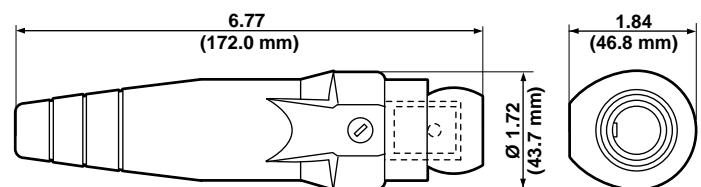

FEMALE DETACHABLE PLUG—SINGLE SET SCREW
Cat. No. 18D29 and Cat. No. 18D32