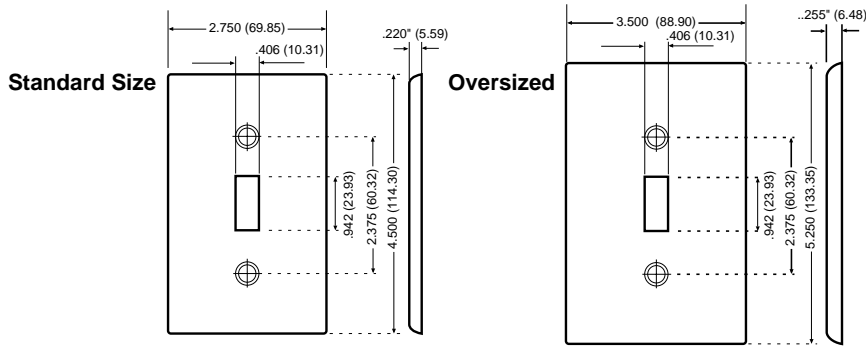

Larger Size Plastic and Metal Wallplates

Leviton's Oversized wallplates are 0.75 inches higher and wider than standard wallplates. They are used to conceal greater wall irregularities than those hidden by the extra coverage provided by Midway wallplates.

All 1-Gang Oversized wallplates are 5.25" H x 3.5" W. Add 1.8125" for each additional gang.

Larger Size

Oversized Wallplates

DESCRIPTION	COLOR	CAT. NO.	IND. NO.	METAL	CAT. NO.	IND. NO.
4-GANG 4-Blanks Box Mount	—	—	—	430 S/S 302 S/S	* *	— —
1-GANG 1-Blank, Strap Mount	—	—	—	430 S/S 302 S/S	* 84119-40	— SO14-N
2-GANG 2-Blanks, Strap Mount	—	—	—	430 S/S 302 S/S	* 84134-40	— SO24-N
3-GANG 3-Blanks Strap Mount	—	—	—	430 S/S 302 S/S	* *	— —
2-GANG 1-Toggle 1-Duplex	IVORY WHITE BROWN	86105 88105 85105	PO18-I PO18-W PO18	430 S/S 302 S/S	* 84105-40	— SO18-N
2-GANG 1-Toggle 1-Decora	IVORY WHITE ALMOND	86605 88605 82605	PO126-I PO126-W PO126-A	430 S/S 302 S/S	* *	— —
2-GANG 1-Blank 1-Toggle Box Mount	IVORY WHITE BROWN	86106 88106 85106	PO113-I PO113-W PO113	430 S/S 302 S/S	* *	— —
2-GANG 1-Single 1.406" dia. Hole 1-Duplex	—	—	—	430 S/S 302 S/S	* 84146-40	— SO78-N

*Consult the end of this Wallplates section for ordering details: allow 3–4 weeks for delivery. All devices are UL Listed and CSA Certified.

For more information regarding matching wallplates, colors, materials, single and multi-gang, refer to Decora Devices, Section A.