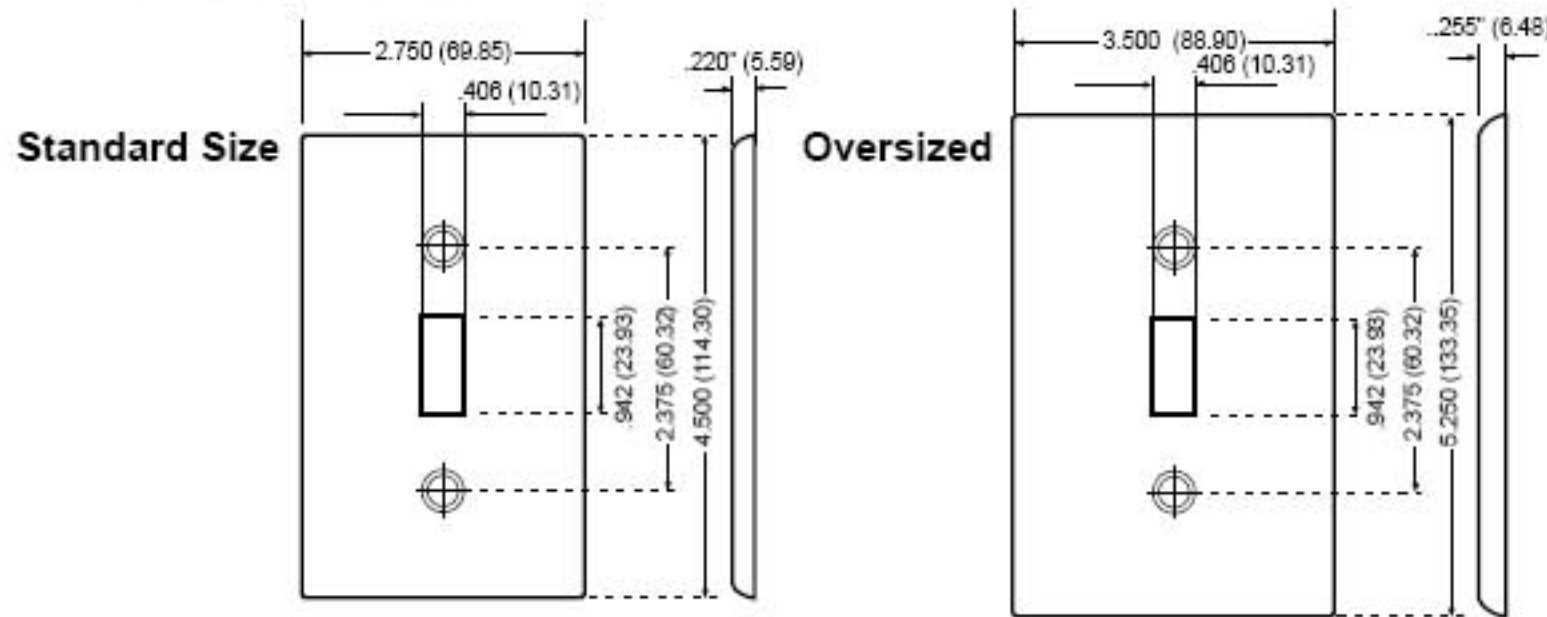

# Larger Size Plastic and Metal Wallplates

Leviton's Oversized wallplates are 0.75 inches higher and wider than standard wallplates. They are used to conceal greater wall irregularities than those hidden by the extra coverage provided by Midway wallplates.

All 1-Gang Oversized wallplates are 5.25" H x 3.5" W. Add 1.8125" for each additional gang.

## Larger Size Oversized Wallplates

DESCRIPTION	COLOR	CAT. NO.	IND. NO.	METAL	CAT. NO.	IND. NO.
1-GANG 1-Decora	IVORY WHITE ALMOND	86601	PO26-I	430 S/S	*	—
		88601	PO26-W	302 S/S	SO26	SO26
		82601	PO26-A			
2-GANG 2-Decora	IVORY WHITE ALMOND	86602	PO262-I	430 S/S	*	—
		88602	PO262-W	302 S/S	SO262	SO262
		82602	PO262-A			
3-GANG 3-Decora	—	—	—	430 S/S 302 S/S	* SO263	— SO263
1-GANG Phone/Cable .406" dia. Hole Strap Mount	IVORY WHITE	86113 88113	PO12 PO12	430 S/S 302 S/S	* *	— —
1-GANG Phone/Cable .625" dia. Hole Strap Mount	—	—	—	430 S/S 302 S/S	84137 84137-40	SO730 SO730-N
1-GANG 1-Blank, Box Mount	IVORY WHITE BROWN	86114 88114 85114	PO13 PO13 PO13	430 S/S 302 S/S	84114 84114-40	SO13 SO13-N
2-GANG 2-Blanks, Box Mount	—	—	—	430 S/S 302 S/S	* 84125-40	— SO23-N
3-GANG 3-Blanks Box Mount	—	—	—	430 S/S 302 S/S	* 84133-40	— SO33-N