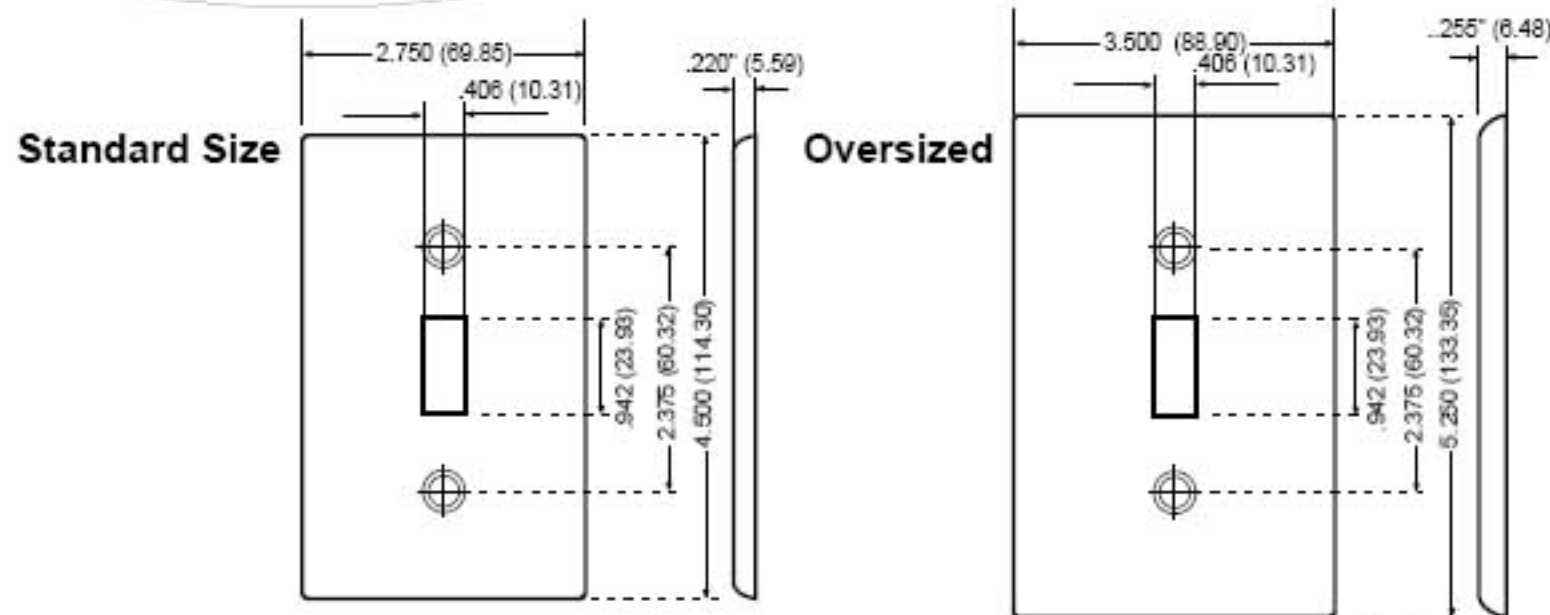

# Larger Size Plastic and Metal Wallplates

Leviton's Oversized wallplates are 0.75 inches higher and wider than standard wallplates. They are used to conceal greater wall irregularities than those hidden by the extra coverage provided by Midway wallplates.

All 1-Gang Oversized wallplates are 5.25" H x 3.5" W. Add 1.8125" for each additional gang.

## Larger Size Oversized Wallplates

DESCRIPTION	COLOR	CAT. NO.	IND. NO.	METAL	CAT. NO.	IND. NO.
1-GANG 1-Toggle 	IVORY WHITE BROWN	86101 88101 85101	PO1-I PO1-W PO1	430 S/S 302 S/S	84101 84101-40	SO1 SO1-N
2-GANG 2-Toggles 	IVORY WHITE BROWN	86109 88109 85109	PO2-I PO2-W PO2	430 S/S 302 S/S	* 84109-40	SO2-N
3-GANG 3-Toggles 	IVORY WHITE BROWN	86111 88111 85111	PO3-I PO3-W PO3	430 S/S 302 S/S	* 84111-40	SO3-N
4-GANG 4-Toggles 	—	—	—	430 S/S 302 S/S	* 84112-40	SO4-N
1-GANG 1-Duplex 	IVORY WHITE BROWN	86103 88103 85103	PO8-I PO8-W PO8	430 S/S 302 S/S	84103 84103-40	SO8 SO8-N
2-GANG 2-Duplex 	IVORY WHITE BROWN	86116 88116 85116	PO82-I PO82-W PO82	430 S/S 302 S/S	84116 84116-40	SO82 SO82-N
3-GANG 3-Duplex 	—	—	—	430 S/S 302 S/S	* 84130-40	SO83-N
4-GANG 4-Duplex 	—	—	—	430 S/S 302 S/S	* *	—
1-GANG 1-Single 1.406" dia. Hole 	—	—	—	430 S/S 302 S/S	* 84104-40	SO7-N