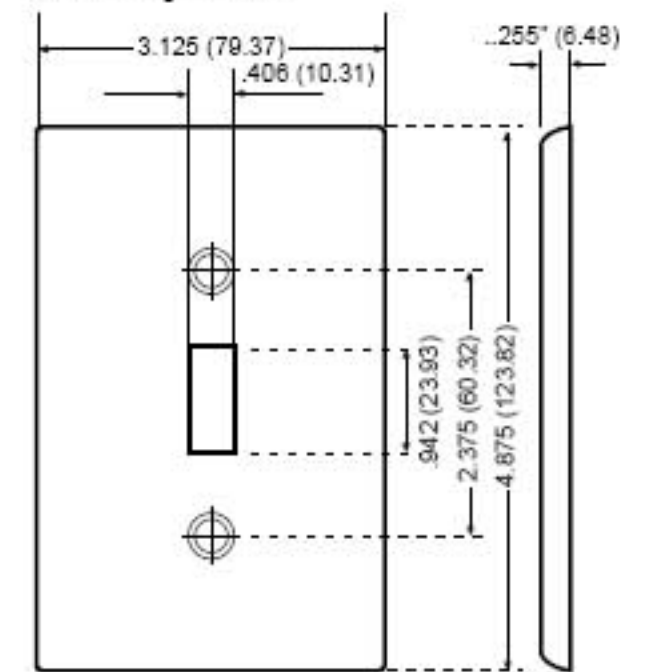

Larger Size

Midway Size Wallplates

DESCRIPTION	COLOR	CAT. NO.	IND. NO.
2-GANG 1-Toggle 1-Duplex	IVORY WHITE BROWN ALMOND	80505-I 80505-W 80505 80505-A	SPJ18-I SPJ18-W SPJ18 SPJ18-A
2-GANG 2-Duplex	IVORY WHITE BROWN ALMOND	80516-I 80516-W 80516 80516-A	SPJ28-I SPJ28-W SPJ28 SPJ28-A
2-GANG 1-Toggle 1-Blank, Box Mount	IVORY WHITE BROWN	80506-I 80506-W 80506	SPJ113-I SPJ113-W SPJ113
2-GANG 1-Duplex 1-Blank, Box Mount	IVORY WHITE BROWN	80508-I 80508-W 80508	SPJ138-I SPJ138-W SPJ138
2-GANG 1-Toggle 1-Decora	IVORY WHITE BROWN ALMOND	80605-I 80605-W 80605 80605-A	SPJ126-I SPJ126-W SPJ126 SPJ126-A
2-GANG 1-Decora 1-Blank, Strap Mount	IVORY WHITE BROWN ALMOND	80608-I 80608-W 80608 80608-A	SPJ1326-I SPJ1326-W SPJ1326 SPJ1326-A
3-GANG 2-Toggle 1-Duplex	IVORY WHITE BROWN	80521-I 80521-W 80521	SPJ28-I SPJ28-W SPJ28

All devices are UL Listed and CSA Certified.

Midway Wallplates

All Leviton Midway wallplates can be mounted onto larger volume outlet boxes and/or used to hide wall irregularities. All 1-Gang Midway wallplates are 4.875" H x 3.125" W. Midway wallplates are a full 0.375" higher and wider than standard wallplates.

Standard Size

Midway Size

Sold by:

**TWAcomm.com**  
<http://www.TWAcomm.com>  
 Toll Free: (877) 892-2666

For more information regarding matching wallplates, colors, materials, single and multi-gang, refer to Decora Devices, Section A.