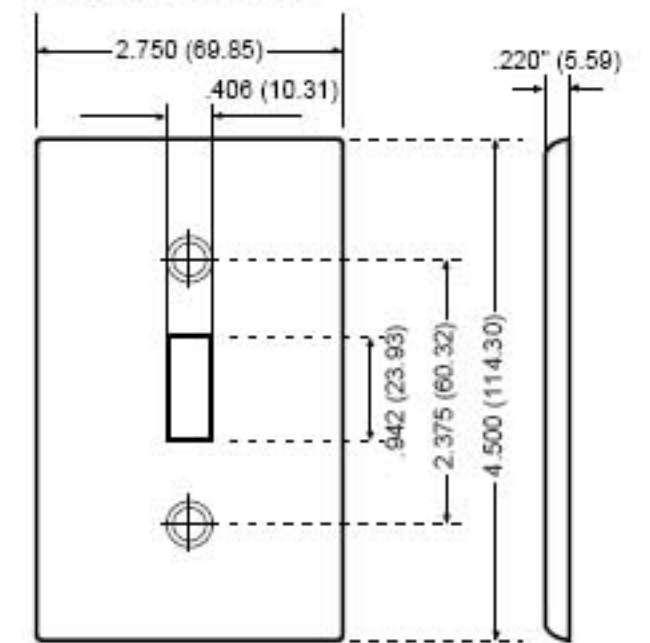

Larger Size

Midway Size Wallplates

DESCRIPTION	COLOR	CAT. NO.	IND. NO.
2-GANG 1-Toggle 1-Duplex	IVORY WHITE BROWN ALMOND	80505-I 80505-W 80505 80505-A	SPJ18-I SPJ18-W SPJ18 SPJ18-A
2-GANG 2-Duplex	IVORY WHITE BROWN ALMOND	80516-I 80516-W 80516 80516-A	SPJ28-I SPJ28-W SPJ28 SPJ28-A
2-GANG 1-Toggle 1-Blank, Box Mount	IVORY WHITE BROWN	80506-I 80506-W 80506	SPJ113-I SPJ113-W SPJ113
2-GANG 1-Duplex 1-Blank, Box Mount	IVORY WHITE BROWN	80508-I 80508-W 80508	SPJ138-I SPJ138-W SPJ138
2-GANG 1-Toggle 1-Decora	IVORY WHITE BROWN ALMOND	80605-I 80605-W 80605 80605-A	SPJ126-I SPJ126-W SPJ126 SPJ126-A
2-GANG 1-Decora 1-Blank, Strap Mount	IVORY WHITE BROWN ALMOND	80608-I 80608-W 80608 80608-A	SPJ1326-I SPJ1326-W SPJ1326 SPJ1326-A
3-GANG 2-Toggle 1-Duplex	IVORY WHITE BROWN	80521-I 80521-W 80521	SPJ28-I SPJ28-W SPJ28

All devices are UL Listed and CSA Certified.

Midway Wallplates

All Leviton Midway wallplates can be mounted onto larger volume outlet boxes and/or used to hide wall irregularities. All 1-Gang Midway wallplates are 4.875" H x 3.125" W. Midway wallplates are a full 0.375" higher and wider than standard wallplates.

Standard Size

Midway Size

Sold by:

**TWAcomm.com**  
<http://www.TWAcomm.com>  
 Toll Free: (877) 892-2666

For more information regarding matching wallplates, colors, materials, single and multi-gang, refer to Decora Devices, Section A.