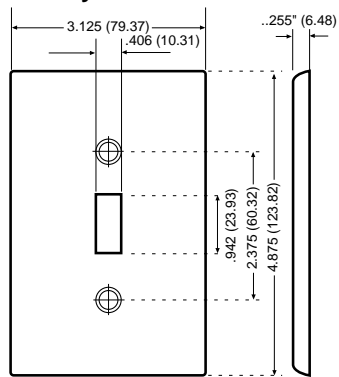

Larger Size Plastic Wallplates

Midway Wallplates

All Leviton Midway wallplates can be mounted onto larger volume outlet boxes and/or used to hide wall irregularities. All 1-Gang Midway wallplates are 4.875" H x 3.125" W. Midway wallplates are a full 0.375" higher and wider than standard wallplates.

Standard Size

Midway Size

Larger Size

Midway Size Wallplates

DESCRIPTION	COLOR	CAT. NO.	IND. NO.
1-GANG 1-Decora 	IVORY	80601-I	SPJ26-I
	GRAY	80601-GY	SPJ26-GY
	WHITE	80601-W	SPJ26-W
	BROWN	80601	SPJ26
	ALMOND	80601-A	SPJ26-A
2-GANG 2-Decora 	IVORY	80609-I	SPJ262-I
	GRAY	80609-GY	SPJ262-GY
	WHITE	80609-W	SPJ262-W
	BROWN	80609	SPJ262
	ALMOND	80609-A	SPJ262-A
3-GANG 3-Decora 	IVORY	80611-I	SPJ263-I
	WHITE	80611-W	SPJ263-W
	ALMOND	80611-A	SPJ263-A
4-GANG 4-Decora 	IVORY	80612-I	SPJ264-I
	WHITE	80612-W	SPJ264-W
	ALMOND	80612-A	SPJ264-A
2-GANG 2-Duplex 	IVORY	80516-I	SPJ82-I
	WHITE	80516-W	SPJ82-W
	BROWN	80516	SPJ82
	ALMOND	80516-A	SPJ82-A
1-GANG 1-Receptacle 1.406" dia. Hole 	IVORY	80504-I	SPJ7-I
	WHITE	80504-W	SPJ7-W
	BROWN	80504	SPJ7
1-GANG 1-Blank Box Mount 	IVORY	80514-I	SPJ13-I
	WHITE	80514-W	SPJ13-W
	BROWN	80514	SPJ13
	ALMOND	80514-A	SPJ13-A
2-GANG 2-Blank Box Mount 	IVORY	80525-I	SPJ23-I
	WHITE	80525-W	SPJ23-W
	BROWN	80525	SPJ23
	ALMOND	80525-A	SPJ23-A
1-GANG 1-Telephone 	IVORY	---	SPJ11-I
	WHITE	---	SPJ11-W
	BROWN	---	SPJ11
	GRAY	---	SPJ11-GY
	BLACK	---	SPJ11-E
3-GANG 2-Toggle 1-Decora 	IVORY	---	SPJ226-I
	WHITE	---	SPJ226-W
	BROWN	---	SPJ226
	ALMOND	---	SPJ226-A