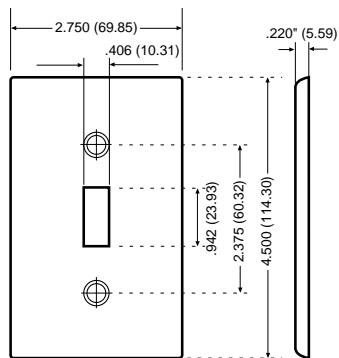

Larger Size Plastic Wallplates

Midway Wallplates

All Leviton Midway wallplates can be mounted onto larger volume outlet boxes and/or used to hide wall irregularities. All 1-Gang Midway wallplates are 4.875" H x 3.125" W. Midway wallplates are a full 0.375" higher and wider than standard wallplates.

Standard Size

Midway Size

Larger Size

Midway Size Wallplates

DESCRIPTION	COLOR	CAT. NO.	IND. NO.
1-GANG 1-Decora 	IVORY	80601-I	SPJ26-I
	GRAY	80601-GY	SPJ26-GY
	WHITE	80601-W	SPJ26-W
	BROWN	80601	SPJ26
	ALMOND	80601-A	SPJ26-A
2-GANG 2-Decora 	IVORY	80609-I	SPJ262-I
	GRAY	80609-GY	SPJ262-GY
	WHITE	80609-W	SPJ262-W
	BROWN	80609	SPJ262
	ALMOND	80609-A	SPJ262-A
3-GANG 3-Decora 	IVORY	80611-I	SPJ263-I
	WHITE	80611-W	SPJ263-W
	ALMOND	80611-A	SPJ263-A
4-GANG 4-Decora 	IVORY	80612-I	SPJ264-I
	WHITE	80612-W	SPJ264-W
	ALMOND	80612-A	SPJ264-A
2-GANG 2-Duplex 	IVORY	80516-I	SPJ82-I
	WHITE	80516-W	SPJ82-W
	BROWN	80516	SPJ82
	ALMOND	80516-A	SPJ82-A
1-GANG 1-Receptacle 1.406" dia. Hole 	IVORY	80504-I	SPJ7-I
	WHITE	80504-W	SPJ7-W
	BROWN	80504	SPJ7
1-GANG 1-Blank Box Mount 	IVORY	80514-I	SPJ13-I
	WHITE	80514-W	SPJ13-W
	BROWN	80514	SPJ13
	ALMOND	80514-A	SPJ13-A
2-GANG 2-Blank Box Mount 	IVORY	80525-I	SPJ23-I
	WHITE	80525-W	SPJ23-W
	BROWN	80525	SPJ23
	ALMOND	80525-A	SPJ23-A
1-GANG 1-Telephone 	IVORY	---	SPJ11-I
	WHITE	---	SPJ11-W
	BROWN	---	SPJ11
	GRAY	---	SPJ11-GY
	BLACK	---	SPJ11-E
3-GANG 2-Toggle 1-Decora 	IVORY	---	SPJ226-I
	WHITE	---	SPJ226-W
	BROWN	---	SPJ226
	ALMOND	---	SPJ226-A